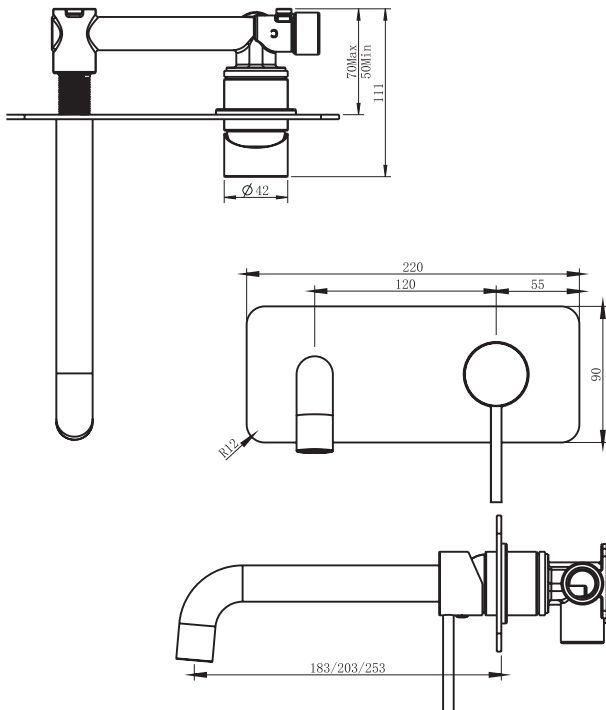

Enna Wall Mixer and Spout Set

Choice of separate backplates or full plate

Choice of spout length: 180/200/220 mm

Inwall body and trim kit available separately

Wall mixer spout set with Enna pole handle

- Choice of separate backplates or full plate
- Choice of 180/200/220 mm spout

Product details

CARTRIDGE	Ceramic cartridge, 35mm.
MATERIAL	Solid stainless steel 304 construction, lead free.
AERATOR	Spouts come pre-fitted with a Basin Aerator. Tapware packaging includes a Bath Aerator (for faster flow), with installation key, to enable the aerator to be swapped for bath use.

Order codes

WHOLE SET

Whole Set includes both Inwall Body and Trim Kit.

To order the whole set, select the relevant code below.

Whole Set – Separate Backplates / 180mm Spout

193708	Enna Wall Mixer Spout Set, Sep Plates, 180 spout, Br SS
193712	Enna Wall Mixer Spout Set, Sep Plates, 180 spout, Gunmetal
193711	Enna Wall Mixer Spout Set, Sep Plates, 180 spout, Br Gold
193713	Enna Wall Mixer Spout Set, Sep Plates, 180 spout, Br Bronze
193710	Enna Wall Mixer Spout Set, Sep Plates, 180 spout, Black Matte
193709	Enna Wall Mixer Spout Set, Sep Plates, 180 spout, Chrome