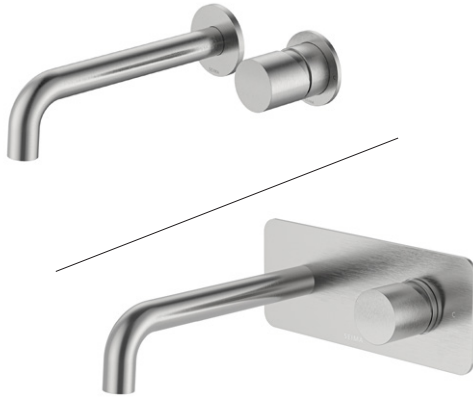

Enna Wall Mixer and Spout Set

Choice of separate backplates or full plate

Choice of spout length: 180/200/220 mm

Inwall body and trim kit available separately

Wall mixer spout set with Enna pole handle

- Choice of separate backplates or full plate
- Choice of 180/200/220 mm spout

Product features

- Inwall Body and Trim Kit available separately
- Durable, high quality finishes
- Lead free stainless steel

Available in six finishes

- Brushed Stainless Steel
- Gunmetal, PVD
- Brushed Gold, PVD
- Brushed Bronze, PVD
- Black Matte, EPD
- Chrome

Product details

CARTRIDGE	Ceramic cartridge, 35mm.
MATERIAL	Solid stainless steel 304 construction, lead free.
AERATOR	Spouts come pre-fitted with a Basin Aerator. Tapware packaging includes a Bath Aerator (for faster flow), with installation key, to enable the aerator to be swapped for bath use.

Order codes

WHOLE SET

Whole Set includes both Inwall Body and Trim Kit.

To order the whole set, select the relevant code below.

Whole Set – Separate Backplates / 180mm Spout

193708	Enna Wall Mixer Spout Set, Sep Plates, 180 spout, Br SS
193712	Enna Wall Mixer Spout Set, Sep Plates, 180 spout, Gunmetal
193711	Enna Wall Mixer Spout Set, Sep Plates, 180 spout, Br Gold
193713	Enna Wall Mixer Spout Set, Sep Plates, 180 spout, Br Bronze
193710	Enna Wall Mixer Spout Set, Sep Plates, 180 spout, Black Matte
193709	Enna Wall Mixer Spout Set, Sep Plates, 180 spout, Chrome