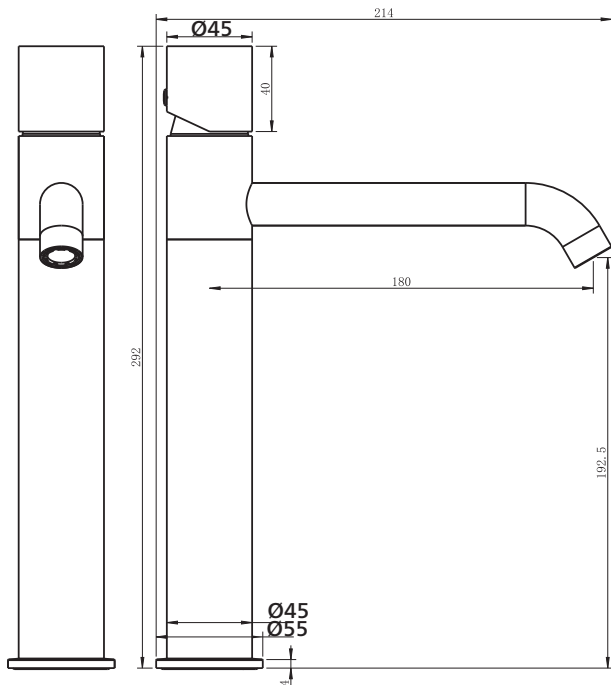

# Enna Tall Basin Mixer

## Tall basin mixer with Enna pole handle

### Product details

CARTRIDGE	Ceramic cartridge, 35mm.
MATERIAL	Solid stainless steel 304 construction, lead free.