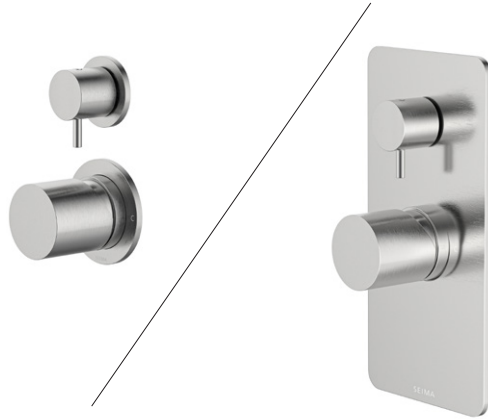

# Enna Diverter Mixer

Choice of full plate or separate backplates

Inwall body and trim kit available separately

## Diverter mixer with Enna pole handle Choice of separate backplates or full plate

### Product features

- Inwall Body and Trim Kit available separately
- Durable, high quality finishes
- Lead free stainless steel

### Product details

CARTRIDGE	Ceramic cartridge, 35mm. Diverter switch uses premium ceramic disc cartridge, allowing choice of outlet point.
MATERIAL	Solid stainless steel 304 construction, lead free.