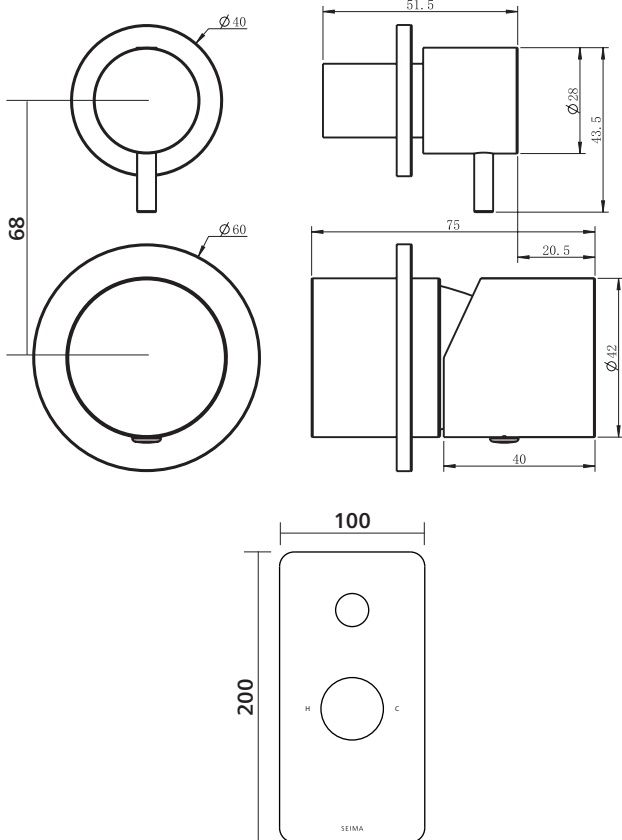

# Enna Diverter Mixer

Choice of full plate or separate backplates

Inwall body and trim kit available separately

## Diverter mixer with Enna pole handle Choice of separate backplates or full plate

### Product details

CARTRIDGE	Ceramic cartridge, 35mm. Diverter switch uses premium ceramic disc cartridge, allowing choice of outlet point.
MATERIAL	Solid stainless steel 304 construction, lead free.