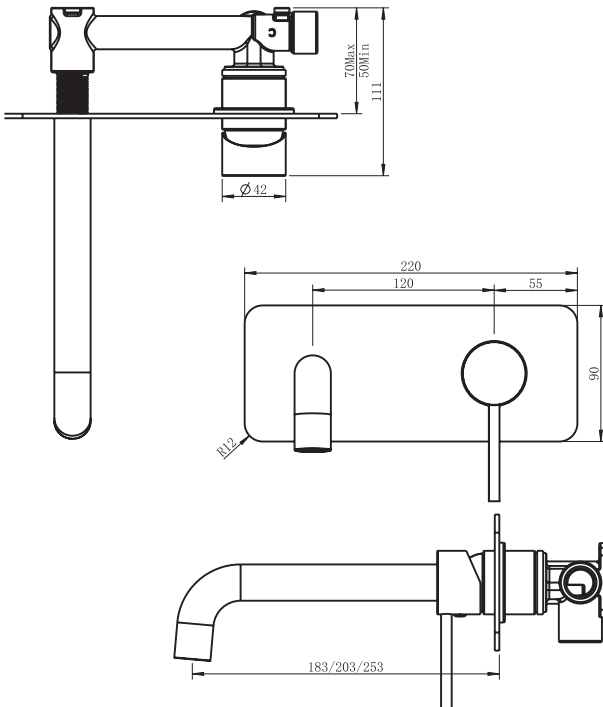

# Edge Wall Mixer and Spout Set

Choice of separate backplates or full plate

Choice of spout length: 180/200/220 mm

Inwall body and trim kit available separately

## Wall mixer spout set with Edge flat ribbon handle

- Choice of separate backplates or full plate
- Choice of 180/200/220 mm spout

### Product details

CARTRIDGE	Ceramic cartridge, 35mm.
MATERIAL	Solid stainless steel 304 construction, lead free.
AERATOR	Spouts come pre-fitted with a Basin Aerator. Tapware packaging includes a Bath Aerator (for faster flow), with installation key, to enable the aerator to be swapped for bath use.