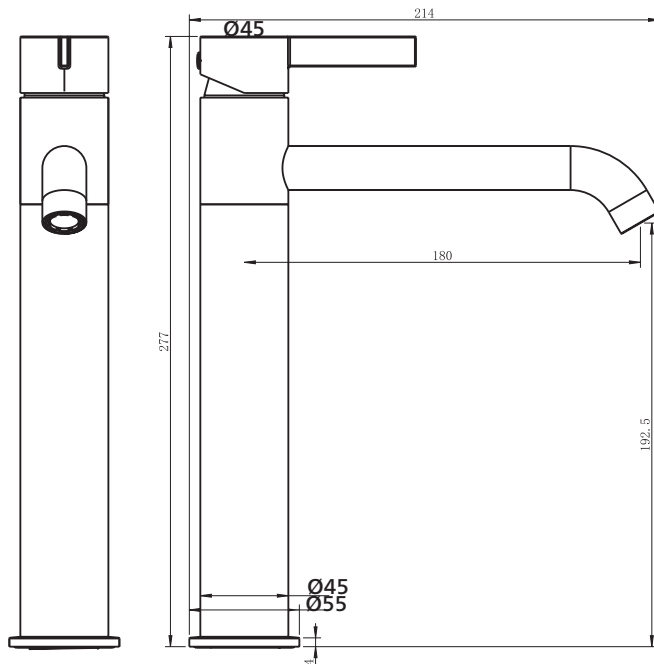

Product details

CARTRIDGE	Ceramic cartridge, 35mm.
MATERIAL	Solid stainless steel 304 construction, lead free.

Ratings and installation

WELS RATING	WELS 6 star, 4.5 litres/minute. Reg No TBA. WELS Licence 0296. WM Licence 27027.
PRESSURE	150 – 500kPa.
TEMPERATURE	Maximum water temperature 75°C.
INSTALLATION	Must be installed by a licensed plumber. Taphole: 35mm.

Order codes

193580	Edge Tall Basin Mixer, Brushed SS
193584	Edge Tall Basin Mixer, Gunmetal
193583	Edge Tall Basin Mixer, Brushed Gold
193585	Edge Tall Basin Mixer, Brushed Bronze
193582	Edge Tall Basin Mixer, Black Matte
193581	Edge Tall Basin Mixer, Chrome