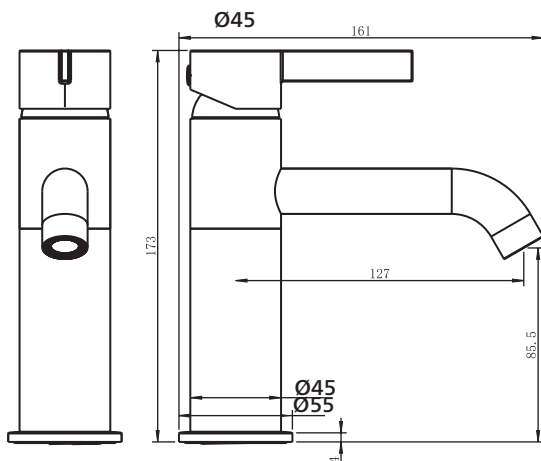

Order codes

193556	Edge Basin Mixer, Brushed SS
193560	Edge Basin Mixer, Gunmetal
193559	Edge Basin Mixer, Brushed Gold
193561	Edge Basin Mixer, Brushed Bronze
193558	Edge Basin Mixer, Black Matte
193557	Edge Basin Mixer, Chrome