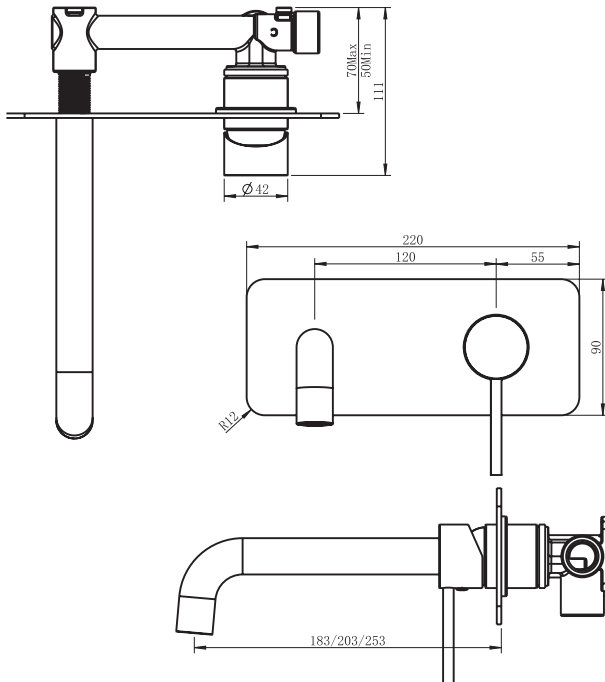

Anson Wall Mixer and Spout Set

Choice of separate backplates or full plate

Choice of spout length: 180/200/220 mm

Inwall body and trim kit available separately

Wall mixer spout set with Anson pin handle

- Choice of separate backplates or full plate
- Choice of 180/200/220 mm spout

Product details

CARTRIDGE	Ceramic cartridge, 35mm.
MATERIAL	Solid stainless steel 304 construction, lead free.
AERATOR	Spouts come pre-fitted with a Basin Aerator. Tapware packaging includes a Bath Aerator (for faster flow), with installation key, to enable the aerator to be swapped for bath use.

Anson Wall Mixer and Spout Set – Datasheet p 2

Order codes

WHOLE SET

Whole Set includes both Inwall Body and Trim Kit.

To order the whole set, select the relevant code below.

Whole Set – Separate Backplates / 180mm Spout