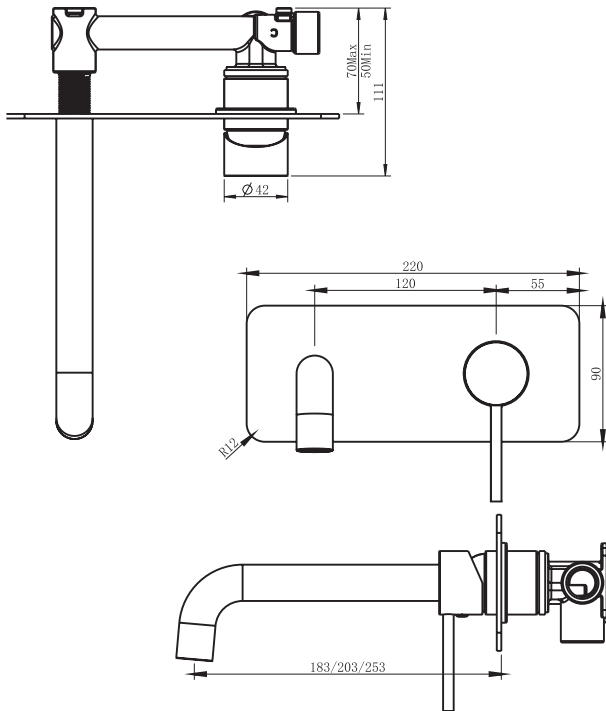

# Anson Up Wall Mixer and Spout Set

Choice of separate backplates or full plate

Choice of spout length: 180/200/220 mm

Inwall body and trim kit available separately

Wall mixer spout set with Anson Up pin handle

- Choice of separate backplates or full plate
- Choice of 180/200/220 mm spout

## Product details

CARTRIDGE	Ceramic cartridge, 35mm.
MATERIAL	Solid stainless steel 304 construction, lead free.
AERATOR	Spouts come pre-fitted with a Basin Aerator. Tapware packaging includes a Bath Aerator (for faster flow), with installation key, to enable the aerator to be swapped for bath use.