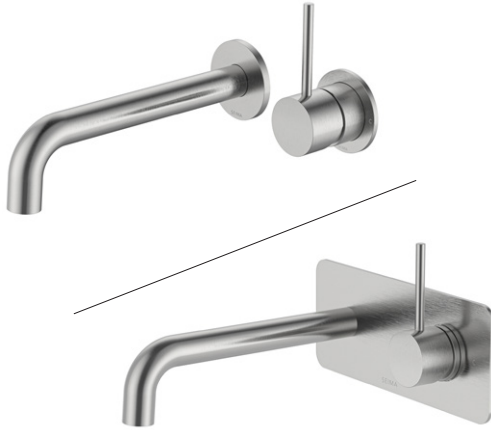

# Anson Up Wall Mixer and Spout Set

Choice of separate backplates or full plate

Choice of spout length: 180/200/220 mm

Inwall body and trim kit available separately

Wall mixer spout set with Anson Up pin handle

- Choice of separate backplates or full plate
- Choice of 180/200/220 mm spout

## Product features

- Inwall Body and Trim Kit available separately
- Durable, high quality finishes
- Lead free stainless steel

## Product details

CARTRIDGE	Ceramic cartridge, 35mm.
MATERIAL	Solid stainless steel 304 construction, lead free.
AERATOR	Spouts come pre-fitted with a Basin Aerator. Tapware packaging includes a Bath Aerator (for faster flow), with installation key, to enable the aerator to be swapped for bath use.