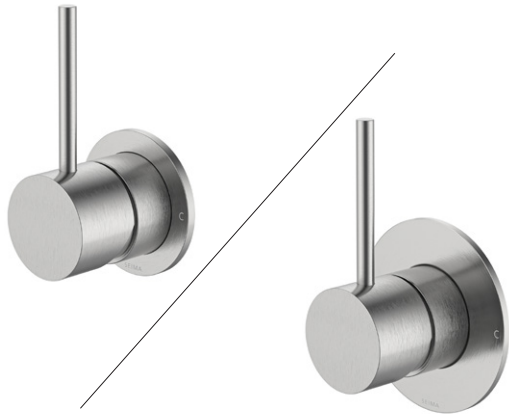

Anson Up Wall Mixer

Choice of 60mm or 80mm backplate

Inwall body and trim kit available separately

Wall mixer with Anson Up pin handle Choice of 60mm or 80mm backplate

Product features

- Inwall Body and Trim Kit available separately
- Durable, high quality finishes
- Lead free stainless steel

Available in six finishes

- Brushed Stainless Steel
- Gunmetal, PVD
- Brushed Gold, PVD
- Brushed Bronze, PVD
- Black Matte, EPD
- Chrome

Product details

CARTRIDGE	Ceramic cartridge, 35mm.
MATERIAL	Solid stainless steel 304 construction, lead free.

Ratings and installation

PRESSURE	150 – 500kPa.
TEMPERATURE	Maximum water temperature 75°C.
INSTALLATION	Must be installed by a licensed plumber. Taphole: 35mm.

Order codes

WHOLE SET – Wall Mixer Set – 60mm Plate

193616	Anson Up Wall Mixer Set, 60mm, Brushed SS
193620	Anson Up Wall Mixer Set, 60mm, Gunmetal
193619	Anson Up Wall Mixer Set, 60mm, Brushed Gold
193621	Anson Up Wall Mixer Set, 60mm, Brushed Bronze
193618	Anson Up Wall Mixer Set, 60mm, Black Matte
193617	Anson Up Wall Mixer Set, 60mm, Chrome