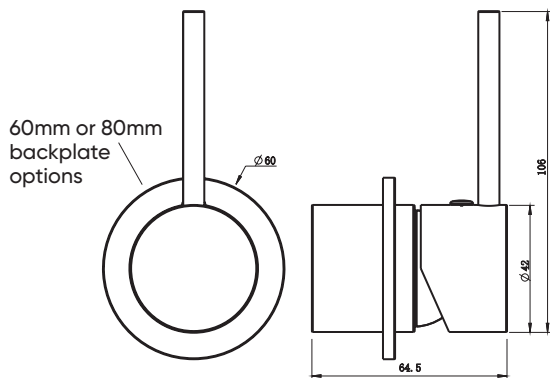

Anson Up Wall Mixer

Choice of 60mm or 80mm backplate

Inwall body and trim kit available separately

Wall mixer with Anson Up pin handle Choice of 60mm or 80mm backplate

Product features

- Inwall Body and Trim Kit available separately
- Durable, high quality finishes
- Lead free stainless steel

Available in six finishes

- Brushed Stainless Steel
- Gunmetal, PVD
- Brushed Gold, PVD
- Brushed Bronze, PVD
- Black Matte, EPD
- Chrome

Product details

CARTRIDGE	Ceramic cartridge, 35mm.
MATERIAL	Solid stainless steel 304 construction, lead free.

Ratings and installation

PRESSURE	150 – 500kPa.
TEMPERATURE	Maximum water temperature 75°C.
INSTALLATION	Must be installed by a licensed plumber. Taphole: 35mm.

Order codes

WHOLE SET – Wall Mixer Set – 60mm Plate