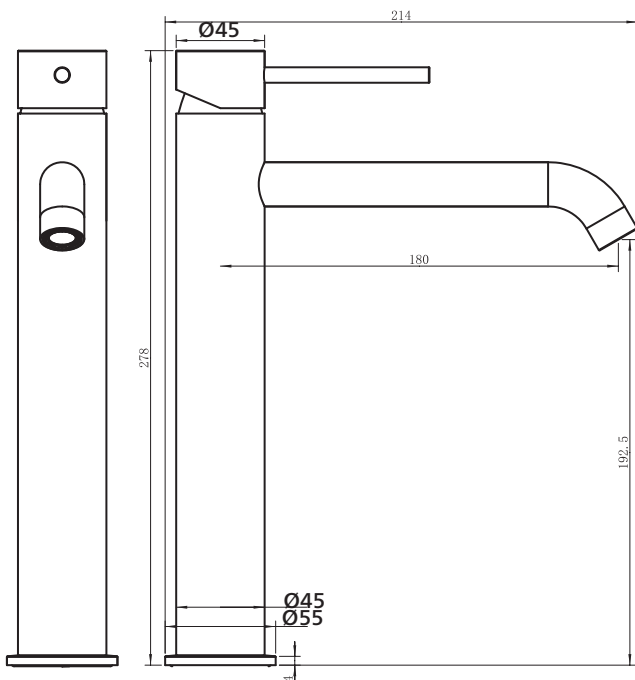

Order codes

193568	Anson Tall Basin Mixer, Brushed SS
193572	Anson Tall Basin Mixer, Gunmetal
193571	Anson Tall Basin Mixer, Brushed Gold
193573	Anson Tall Basin Mixer, Brushed Bronze
193570	Anson Tall Basin Mixer, Black Matte
193569	Anson Tall Basin Mixer, Chrome