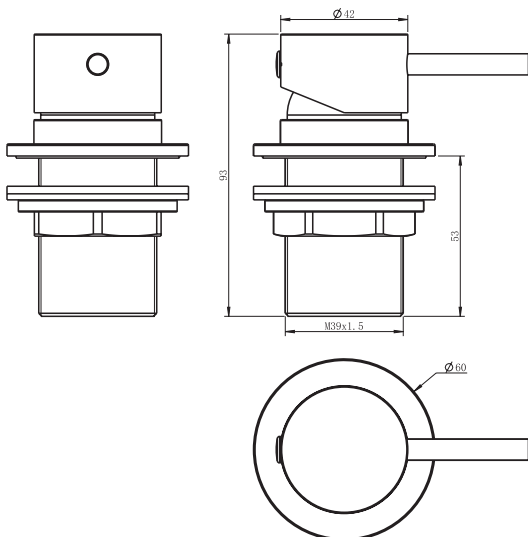

SEIMA

kitchen + laundry + bathroom ware

seima.com.au

Please note

- All measurements are in millimetres.
- Use the actual product to verify installation details.
- Specifications may vary without notice as part of our continuous improvement practices.
- Clean with a damp cloth. Do not use abrasive cleaners, liquids or pastes.