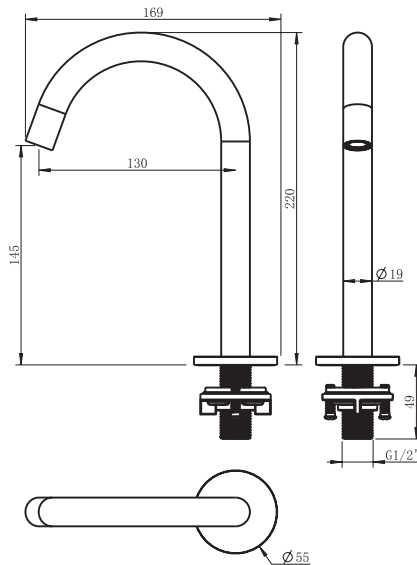

## Hob Basin Spout – Reach 130mm