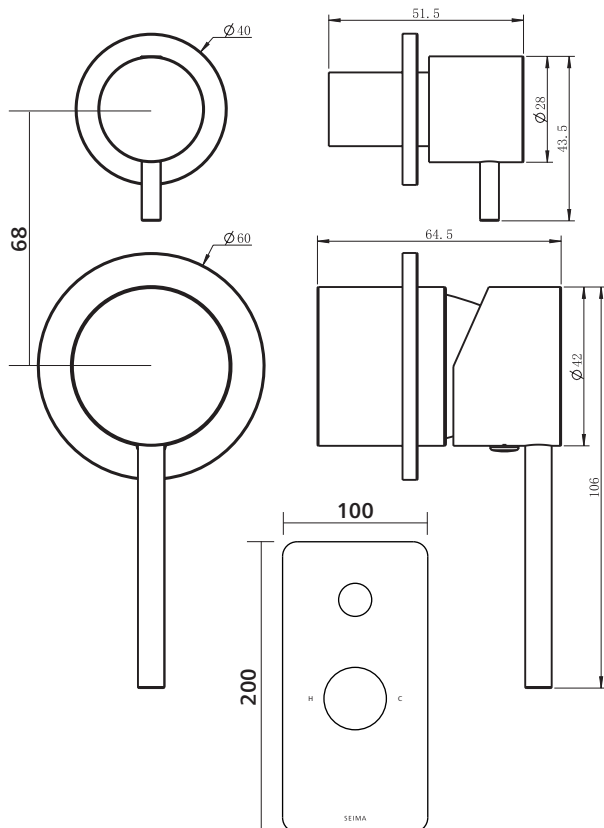

Anson Diverter Mixer

Choice of full plate or separate backplates

Inwall body and trim kit available separately

Diverter mixer with Anson pin handle Choice of separate backplates or full plate

Product features

Product details

CARTRIDGE	Ceramic cartridge, 35mm. Diverter switch uses premium ceramic disc cartridge, allowing choice of outlet point.
MATERIAL	Solid stainless steel 304 construction, lead free.

Ratings and installation

PRESSURE	150 – 500kPa.
TEMPERATURE	Maximum water temperature 75°C.
INSTALLATION	Must be installed by a licensed plumber. Taphole: 35mm.

Order codes

WHOLE SET – Diverter Set with Separate Backplates

193854	Anson Diverter Mixer Set, Sep Plates, Brushed SS
193858	Anson Diverter Mixer Set, Sep Plates, Gunmetal
193857	Anson Diverter Mixer Set, Sep Plates, Brushed Gold
193859	Anson Diverter Mixer Set, Sep Plates, Brushed Bronze
193856	Anson Diverter Mixer Set, Sep Plates, Black Matte
193855	Anson Diverter Mixer Set, Sep Plates, Chrome