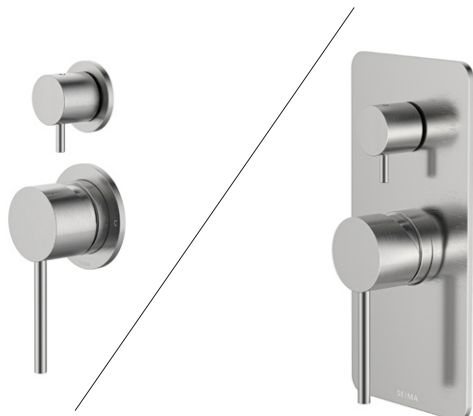

Anson Diverter Mixer

Choice of full plate or separate backplates

Inwall body and trim kit available separately

Diverter mixer with Anson pin handle Choice of separate backplates or full plate

Product features

- Inwall Body and Trim Kit available separately
- Durable, high quality finishes
- Lead free stainless steel

Available in six finishes

- Brushed Stainless Steel
- Gunmetal, PVD
- Brushed Gold, PVD
- Brushed Bronze, PVD
- Black Matte, EPD
- Chrome

Product details

CARTRIDGE	Ceramic cartridge, 35mm. Diverter switch uses premium ceramic disc cartridge, allowing choice of outlet point.
MATERIAL	Solid stainless steel 304 construction, lead free.

Ratings and installation

PRESSURE	150 – 500kPa.
TEMPERATURE	Maximum water temperature 75°C.
INSTALLATION	Must be installed by a licensed plumber. Taphole: 35mm.

Order codes

WHOLE SET – Diverter Set with Separate Backplates

193854	Anson Diverter Mixer Set, Sep Plates, Brushed SS
193858	Anson Diverter Mixer Set, Sep Plates, Gunmetal
193857	Anson Diverter Mixer Set, Sep Plates, Brushed Gold
193859	Anson Diverter Mixer Set, Sep Plates, Brushed Bronze
193856	Anson Diverter Mixer Set, Sep Plates, Black Matte
193855	Anson Diverter Mixer Set, Sep Plates, Chrome