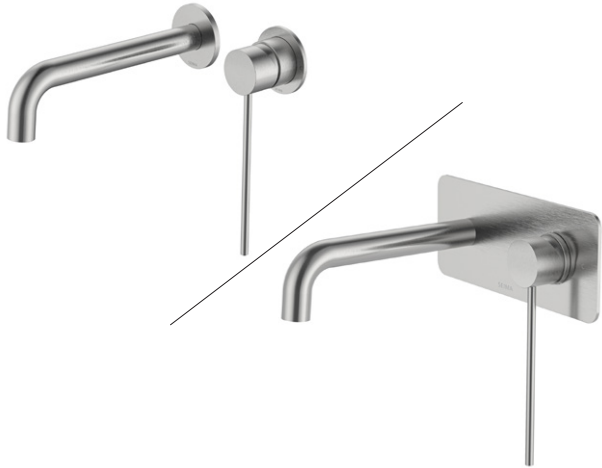

# Anson Care Mixer and Spout Set

Choice of separate backplates or full plate

Choice of spout length: 180/200/220 mm

Inwall body and trim kit available separately

## Wall mixer spout set with Anson Care extended pin handle

- Choice of separate backplates or full plate
- Choice of 180/200/220 mm spout

### Product features

- Inwall Body and Trim Kit available separately
- Durable, high quality finishes
- Lead free stainless steel

### Product details

CARTRIDGE	Ceramic cartridge, 35mm.
MATERIAL	Solid stainless steel 304 construction, lead free.
AERATOR	Spouts come pre-fitted with a Basin Aerator. Tapware packaging includes a Bath Aerator (for faster flow), with installation key, to enable the aerator to be swapped for bath use.