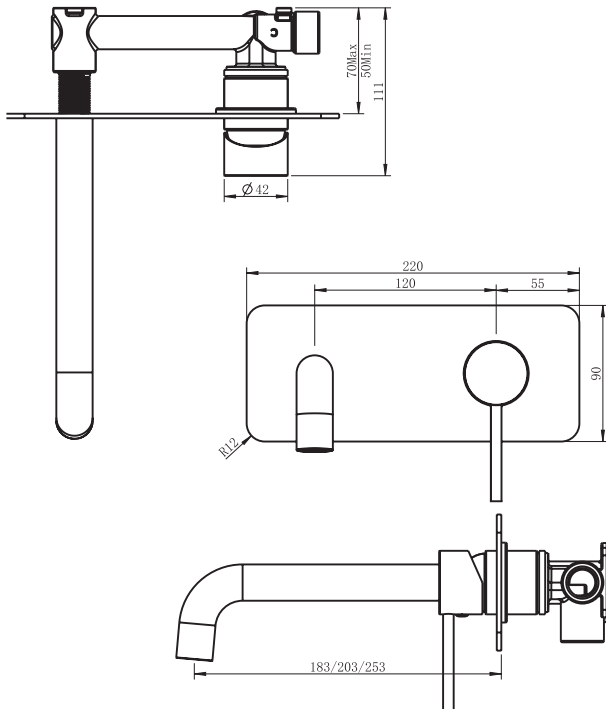

# Anson Care Mixer and Spout Set

Choice of separate backplates or full plate

Choice of spout length: 180/200/220 mm

Inwall body and trim kit available separately

## Wall mixer spout set with Anson Care extended pin handle

- Choice of separate backplates or full plate
- Choice of 180/200/220 mm spout

### Product details

CARTRIDGE	Ceramic cartridge, 35mm.
MATERIAL	Solid stainless steel 304 construction, lead free.
AERATOR	Spouts come pre-fitted with a Basin Aerator. Tapware packaging includes a Bath Aerator (for faster flow), with installation key, to enable the aerator to be swapped for bath use.