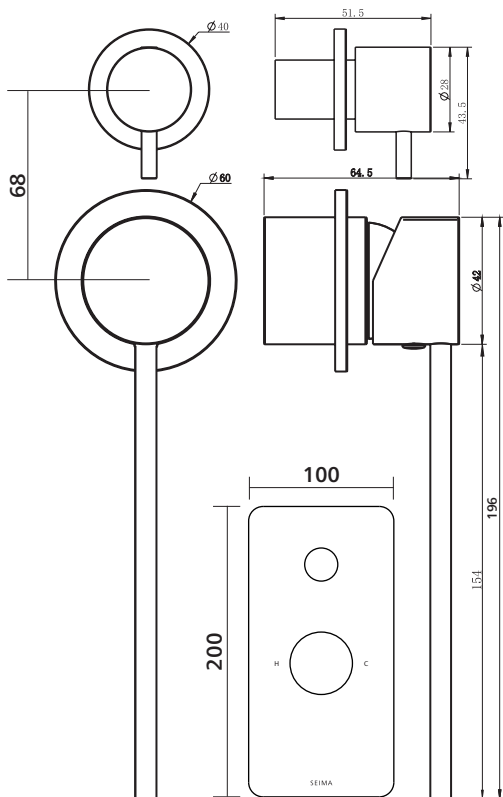

Anson Care Diverter Mixer

Choice of full plate or separate backplates

Inwall body and trim kit available separately

Diverter mixer with Care extended pin handle Choice of separate backplates or full plate

Product details

CARTRIDGE	Ceramic cartridge, 35mm. Diverter switch uses premium ceramic disc cartridge, allowing choice of outlet point.
MATERIAL	Solid stainless steel 304 construction, lead free.

Ratings and installation

PRESSURE	150 – 500kPa.
TEMPERATURE	Maximum water temperature 75°C.
INSTALLATION	Must be installed by a licensed plumber. Taphole: 35mm.

Order codes

WHOLE SET – Diverter Set with Separate Backplates

193872	Anson Care Diverter Mixer Set, Sep Plates, Brushed SS
193876	Anson Care Diverter Mixer Set, Sep Plates, Gunmetal
193875	Anson Care Diverter Mixer Set, Sep Plates, Brushed Gold
193877	Anson Care Diverter Mixer Set, Sep Plates, Brushed Bronze
193874	Anson Care Diverter Mixer Set, Sep Plates, Black Matte
193873	Anson Care Diverter Mixer Set, Sep Plates, Chrome