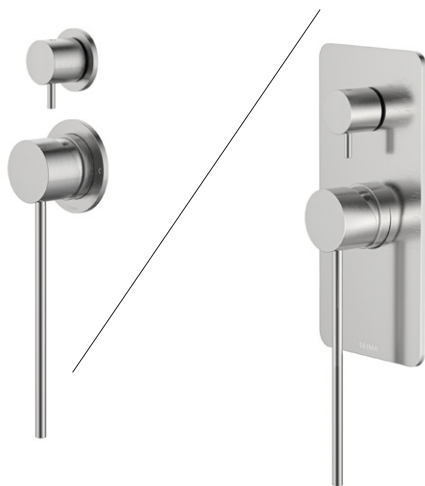

Anson Care Diverter Mixer

Choice of full plate or separate backplates

Inwall body and trim kit available separately

Diverter mixer with Care extended pin handle Choice of separate backplates or full plate

Product features

- Inwall Body and Trim Kit available separately
- Durable, high quality finishes
- Lead free stainless steel

Available in six finishes

- Brushed Stainless Steel
- Gunmetal, PVD
- Brushed Gold, PVD
- Brushed Bronze, PVD
- Black Matte, EPD
- Chrome

Product details

CARTRIDGE	Ceramic cartridge, 35mm. Diverter switch uses premium ceramic disc cartridge, allowing choice of outlet point.
MATERIAL	Solid stainless steel 304 construction, lead free.

Ratings and installation

PRESSURE	150 – 500kPa.
TEMPERATURE	Maximum water temperature 75°C.
INSTALLATION	Must be installed by a licensed plumber. Taphole: 35mm.

Order codes

WHOLE SET – Diverter Set with Separate Backplates

193872	Anson Care Diverter Mixer Set, Sep Plates, Brushed SS
193876	Anson Care Diverter Mixer Set, Sep Plates, Gunmetal
193875	Anson Care Diverter Mixer Set, Sep Plates, Brushed Gold
193877	Anson Care Diverter Mixer Set, Sep Plates, Brushed Bronze
193874	Anson Care Diverter Mixer Set, Sep Plates, Black Matte
193873	Anson Care Diverter Mixer Set, Sep Plates, Chrome