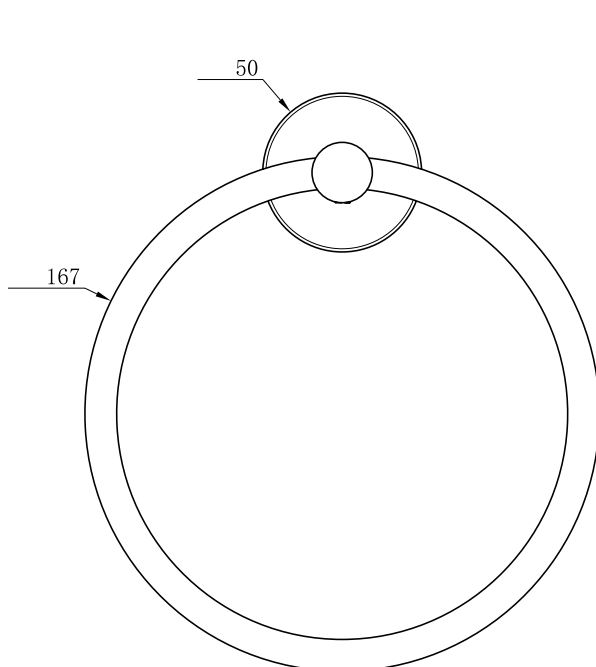

List of accessory items

- Robe Hook
- Toilet Roll Holder
- Hand Towel Ring
- Soap Shelf
- Shower Shelf
- Hand Towel Rail 450 mm
- Single Towel Rail 600 mm / 900 mm
- Double Towel Rail 600 mm / 900 mm

Available in two coverplate designs

seima.com.au

Please note

- All measurements are in millimetres.
- Use the actual product to verify installation details.
- Specifications may vary without notice as part of our continuous improvement practices.
- Clean with a damp cloth. Do not use abrasive cleaners, liquids or pastes.

Hand Towel Ring

- 167mm diameter
- Round coverplate / Square coverplate

Coverplate options – Round or Square

SEIMA

kitchen + laundry + bathroom ware

seima.com.au

Please note

- All measurements are in millimetres.
- Use the actual product to verify installation details.
- Specifications may vary without notice as part of our continuous improvement practices.
- Clean with a damp cloth. Do not use abrasive cleaners, liquids or pastes.

Hand Towel Rail

- 450 mm
- Round coverplate / Square coverplate

Coverplate options – Round or Square

SEIMA

kitchen + laundry + bathroom ware

seima.com.au

Please note

- All measurements are in millimetres.
- Use the actual product to verify installation details.
- Specifications may vary without notice as part of our continuous improvement practices.
- Clean with a damp cloth. Do not use abrasive cleaners, liquids or pastes.