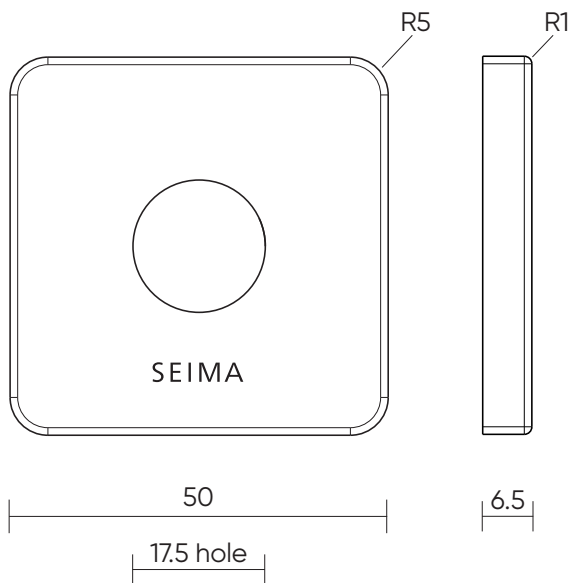

Towel Rail Single

- 600 mm / 900 mm
- Round coverplate / Square coverplate

Coverplate options – Round or Square

SEIMA

kitchen + laundry + bathroom ware

seima.com.au

Please note

- All measurements are in millimetres.
- Use the actual product to verify installation details.
- Specifications may vary without notice as part of our continuous improvement practices.
- Clean with a damp cloth. Do not use abrasive cleaners, liquids or pastes.

Towel Rail Double

- 600 mm / 900 mm
- Round coverplate / Square coverplate

Coverplate options – Round or Square

SEIMA

kitchen + laundry + bathroom ware

seima.com.au

Please note

- All measurements are in millimetres.
- Use the actual product to verify installation details.
- Specifications may vary without notice as part of our continuous improvement practices.
- Clean with a damp cloth. Do not use abrasive cleaners, liquids or pastes.

Round coverplate

Square coverplate

Universal 4-point fixing plate (baseplate)

SEIMA

kitchen + laundry + bathroom ware

seima.com.au

Please note

- All measurements are in millimetres.
- Use the actual product to verify installation details.
- Specifications may vary without notice as part of our continuous improvement practices.
- Clean with a damp cloth. Do not use abrasive cleaners, liquids or pastes.