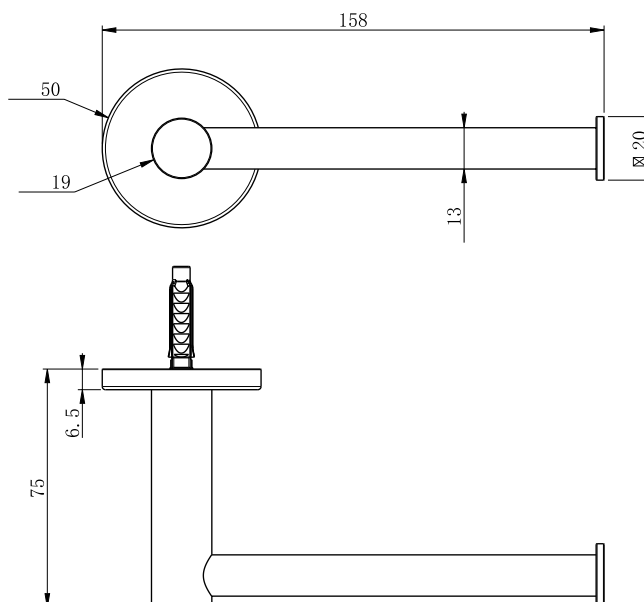

List of accessory items

- Robe Hook
- Toilet Roll Holder
- Hand Towel Ring
- Soap Shelf
- Shower Shelf
- Hand Towel Rail 450 mm
- Single Towel Rail 600 mm / 900 mm
- Double Towel Rail 600 mm / 900 mm

Available in two coverplate designs

Robe Hook

• Round coverplate / Square coverplate

Coverplate options – Round or Square

Toilet Roll Holder

• Round coverplate / Square coverplate

Coverplate options – Round or Square

SEIMA

kitchen + laundry + bathroom ware

Hand Towel Ring

- 167mm diameter
- Round coverplate / Square coverplate

Coverplate options – Round or Square

SEIMA

kitchen + laundry + bathroom ware

seima.com.au

Please note

- All measurements are in millimetres.
- Use the actual product to verify installation details.
- Specifications may vary without notice as part of our continuous improvement practices.
- Clean with a damp cloth. Do not use abrasive cleaners, liquids or pastes.

Hand Towel Rail

- 450 mm
- Round coverplate / Square coverplate

Coverplate options – Round or Square

SEIMA

kitchen + laundry + bathroom ware

seima.com.au

Please note

- All measurements are in millimetres.
- Use the actual product to verify installation details.
- Specifications may vary without notice as part of our continuous improvement practices.
- Clean with a damp cloth. Do not use abrasive cleaners, liquids or pastes.