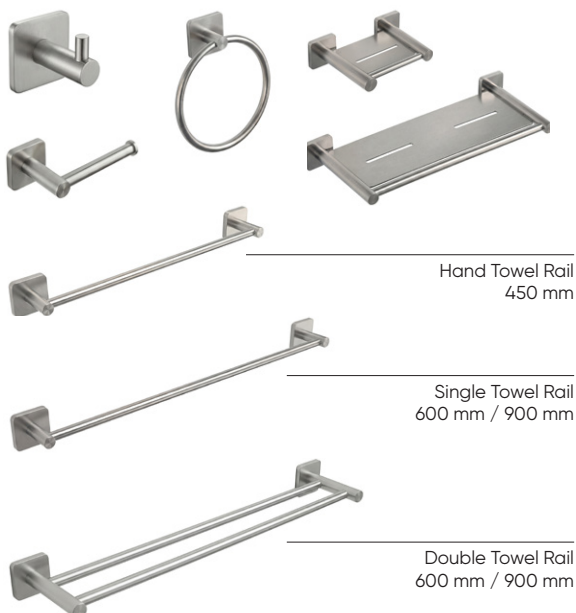

Anson Bathroom Accessories

Round Series

Square Series

Round Series + Square Series

- Stainless steel 304
- Stable 4-point concealed fixing plate
- Round or Square coverplate options

Product features

- Stainless steel 304 construction
- Choice of Round or Square coverplate designs
- Stable 4-point universal fixing baseplate, fully concealed
- Coverplate fits over baseplate and hides fixings
- Reversible – mount left or right
- Durable, high quality finishes
- Available in six colours

List of accessory items

- Robe Hook
- Toilet Roll Holder
- Hand Towel Ring
- Soap Shelf
- Shower Shelf
- Hand Towel Rail 450 mm
- Single Towel Rail 600 mm / 900 mm
- Double Towel Rail 600 mm / 900 mm

Available in two coverplate designs

Product details

MATERIAL	Stainless steel 304 construction.
INSTALLATION	Simple installation with stable 4-point fixing baseplate. Instructions provided.

Order codes

For order codes, see the following pages.

Hand Towel Rail

- 450 mm
- Round coverplate / Square coverplate

Coverplate options – Round or Square

SEIMA

kitchen + laundry + bathroom ware

seima.com.au

Please note

- All measurements are in millimetres.
- Use the actual product to verify installation details.
- Specifications may vary without notice as part of our continuous improvement practices.
- Clean with a damp cloth. Do not use abrasive cleaners, liquids or pastes.