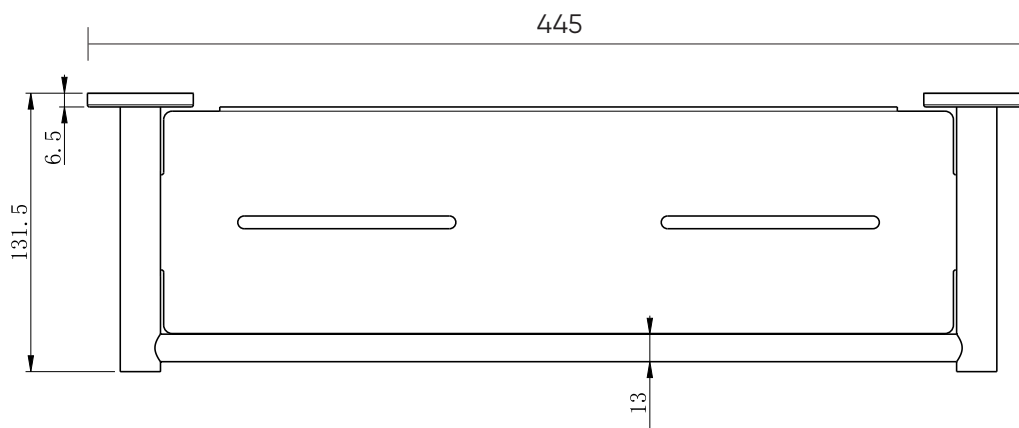

List of accessory items

- Robe Hook
- Toilet Roll Holder
- Hand Towel Ring
- Soap Shelf
- Shower Shelf
- Hand Towel Rail 450 mm
- Single Towel Rail 600 mm / 900 mm
- Double Towel Rail 600 mm / 900 mm

Available in two coverplate designs

Product details

MATERIAL	Stainless steel 304 construction.
INSTALLATION	Simple installation with stable 4-point fixing baseplate. Instructions provided.

Order codes

For order codes, see the following pages.

Hand Towel Rail

- 450 mm
- Round coverplate / Square coverplate

Coverplate options – Round or Square

SEIMA

kitchen + laundry + bathroom ware

seima.com.au

Please note

- All measurements are in millimetres.
- Use the actual product to verify installation details.
- Specifications may vary without notice as part of our continuous improvement practices.
- Clean with a damp cloth. Do not use abrasive cleaners, liquids or pastes.

Soap Shelf

- Round coverplate / Square coverplate

Coverplate options – Round or Square

Shower Shelf

- Round coverplate / Square coverplate

Coverplate options – Round or Square

SEIMA

kitchen + laundry + bathroom ware