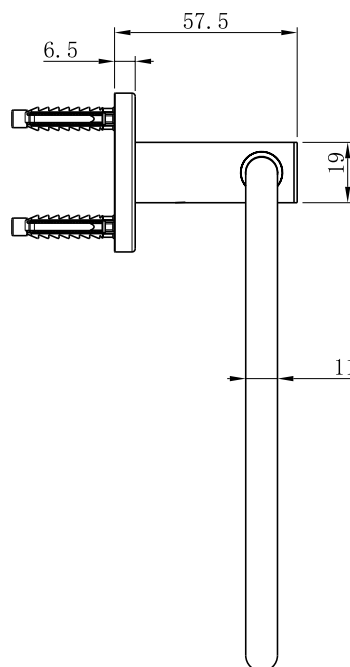

List of accessory items

- Robe Hook
- Toilet Roll Holder
- Hand Towel Ring
- Soap Shelf
- Shower Shelf
- Hand Towel Rail 450 mm
- Single Towel Rail 600 mm / 900 mm
- Double Towel Rail 600 mm / 900 mm

Available in two coverplate designs

seima.com.au

Please note

- All measurements are in millimetres.
- Use the actual product to verify installation details.
- Specifications may vary without notice as part of our continuous improvement practices.
- Clean with a damp cloth. Do not use abrasive cleaners, liquids or pastes.

Hand Towel Ring

- 167mm diameter
- Round coverplate / Square coverplate

Coverplate options – Round or Square

SEIMA

kitchen + laundry + bathroom ware

seima.com.au

Please note

- All measurements are in millimetres.
- Use the actual product to verify installation details.
- Specifications may vary without notice as part of our continuous improvement practices.
- Clean with a damp cloth. Do not use abrasive cleaners, liquids or pastes.

Hand Towel Rail

- 450 mm
- Round coverplate / Square coverplate

Coverplate options – Round or Square

SEIMA

kitchen + laundry + bathroom ware

seima.com.au

Please note

- All measurements are in millimetres.
- Use the actual product to verify installation details.
- Specifications may vary without notice as part of our continuous improvement practices.
- Clean with a damp cloth. Do not use abrasive cleaners, liquids or pastes.