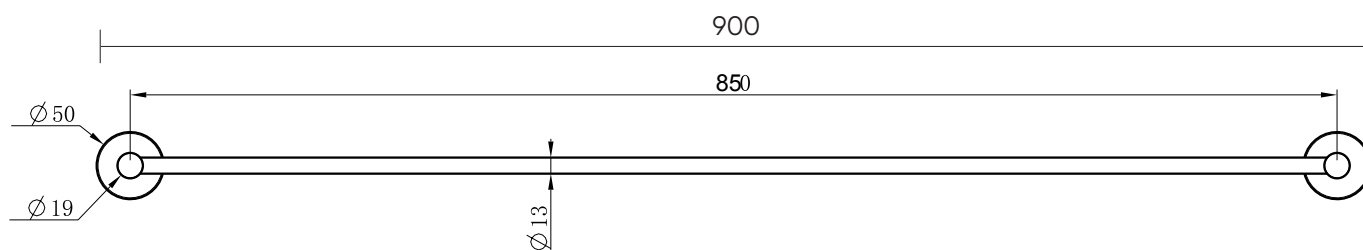

Product details

MATERIAL	Stainless steel 304 construction.
INSTALLATION	Simple installation with stable 4-point fixing baseplate. Instructions provided.

Order codes

For order codes, see the following pages.

Towel Rail Single

- 600 mm / 900 mm
- Round coverplate / Square coverplate

Coverplate options – Round or Square

SEIMA

kitchen + laundry + bathroom ware

seima.com.au

Please note

- All measurements are in millimetres.
- Use the actual product to verify installation details.
- Specifications may vary without notice as part of our continuous improvement practices.
- Clean with a damp cloth. Do not use abrasive cleaners, liquids or pastes.

Towel Rail Double

- 600 mm / 900 mm
- Round coverplate / Square coverplate

Coverplate options – Round or Square

SEIMA

kitchen + laundry + bathroom ware

seima.com.au

Please note

- All measurements are in millimetres.
- Use the actual product to verify installation details.
- Specifications may vary without notice as part of our continuous improvement practices.
- Clean with a damp cloth. Do not use abrasive cleaners, liquids or pastes.