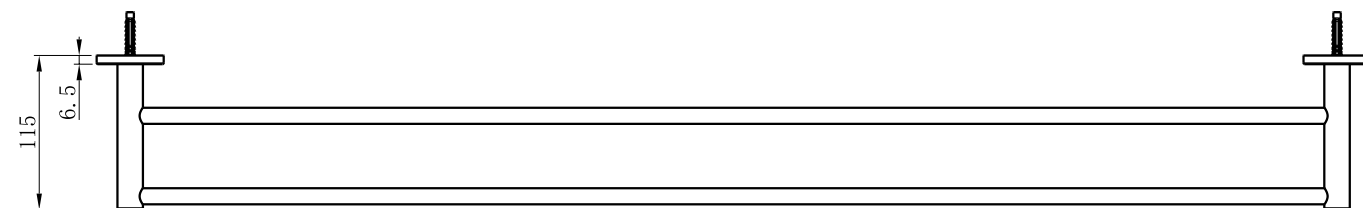

Product details

MATERIAL	Stainless steel 304 construction.
INSTALLATION	Simple installation with stable 4-point fixing baseplate. Instructions provided.

Order codes

For order codes, see the following pages.

Towel Rail Single

- 600 mm / 900 mm
- Round coverplate / Square coverplate

Coverplate options – Round or Square

SEIMA

kitchen + laundry + bathroom ware

seima.com.au

Please note

- All measurements are in millimetres.
- Use the actual product to verify installation details.
- Specifications may vary without notice as part of our continuous improvement practices.
- Clean with a damp cloth. Do not use abrasive cleaners, liquids or pastes.

Towel Rail Double

- 600 mm / 900 mm
- Round coverplate / Square coverplate

Coverplate options – Round or Square

SEIMA

kitchen + laundry + bathroom ware

seima.com.au

Please note

- All measurements are in millimetres.
- Use the actual product to verify installation details.
- Specifications may vary without notice as part of our continuous improvement practices.
- Clean with a damp cloth. Do not use abrasive cleaners, liquids or pastes.