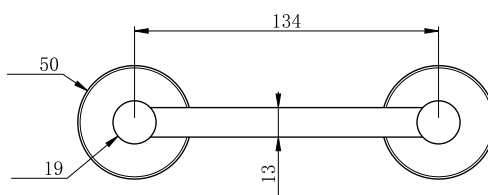

Soap Shelf

- Round coverplate / Square coverplate

Coverplate options – Round or Square