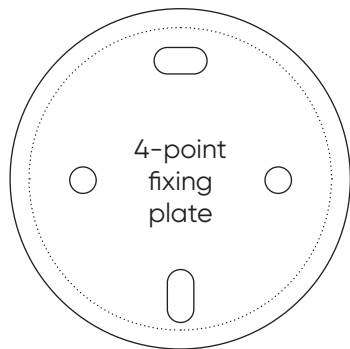

Towel Rail Single

- 600 mm / 900 mm
- Round coverplate / Square coverplate

Coverplate options – Round or Square

SEIMA

kitchen + laundry + bathroom ware

seima.com.au

Please note

- All measurements are in millimetres.
- Use the actual product to verify installation details.
- Specifications may vary without notice as part of our continuous improvement practices.
- Clean with a damp cloth. Do not use abrasive cleaners, liquids or pastes.

Towel Rail Double

- 600 mm / 900 mm
- Round coverplate / Square coverplate

Coverplate options – Round or Square

SEIMA

kitchen + laundry + bathroom ware

seima.com.au

Please note

- All measurements are in millimetres.
- Use the actual product to verify installation details.
- Specifications may vary without notice as part of our continuous improvement practices.
- Clean with a damp cloth. Do not use abrasive cleaners, liquids or pastes.

Round coverplate

Square coverplate

Universal 4-point fixing plate (baseplate)

SEIMA

kitchen + laundry + bathroom ware

seima.com.au

Please note

- All measurements are in millimetres.
- Use the actual product to verify installation details.
- Specifications may vary without notice as part of our continuous improvement practices.
- Clean with a damp cloth. Do not use abrasive cleaners, liquids or pastes.