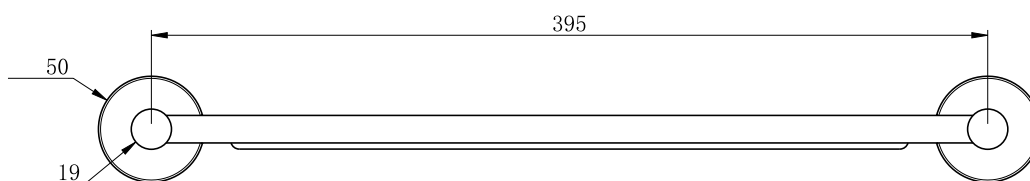

Hand Towel Rail

- 450 mm
- Round coverplate / Square coverplate

Coverplate options – Round or Square

SEIMA

kitchen + laundry + bathroom ware

seima.com.au

Please note

- All measurements are in millimetres.
- Use the actual product to verify installation details.
- Specifications may vary without notice as part of our continuous improvement practices.
- Clean with a damp cloth. Do not use abrasive cleaners, liquids or pastes.

Soap Shelf

- Round coverplate / Square coverplate

Coverplate options – Round or Square

Shower Shelf

- Round coverplate / Square coverplate

Coverplate options – Round or Square

SEIMA

kitchen + laundry + bathroom ware