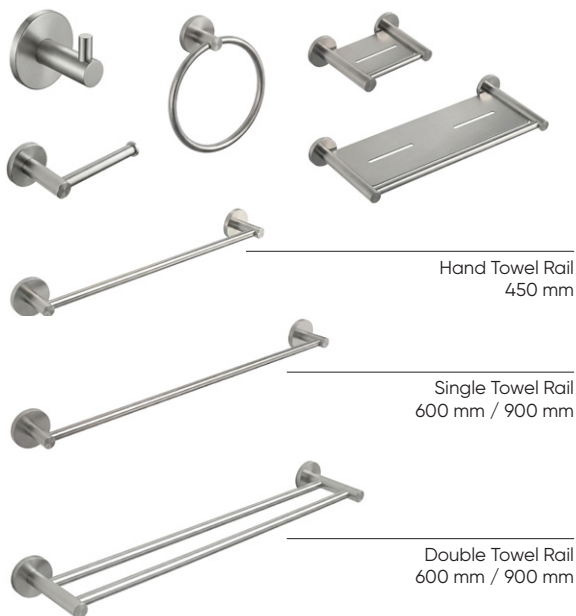

Anson Bathroom Accessories

Round Series

Square Series

Round Series + Square Series

- Stainless steel 304
- Stable 4-point concealed fixing plate
- Round or Square coverplate options

Product features

- Stainless steel 304 construction
- Choice of Round or Square coverplate designs
- Stable 4-point universal fixing baseplate, fully concealed
- Coverplate fits over baseplate and hides fixings
- Reversible – mount left or right
- Durable, high quality finishes
- Available in six colours

List of accessory items

- Robe Hook
- Toilet Roll Holder
- Hand Towel Ring
- Soap Shelf
- Shower Shelf
- Hand Towel Rail 450 mm
- Single Towel Rail 600 mm / 900 mm
- Double Towel Rail 600 mm / 900 mm

Available in two coverplate designs

Product details

MATERIAL	Stainless steel 304 construction.
INSTALLATION	Simple installation with stable 4-point fixing baseplate. Instructions provided.

Order codes

For order codes, see the following pages.

Hand Towel Rail

- 450 mm
- Round coverplate / Square coverplate

Coverplate options – Round or Square

SEIMA

kitchen + laundry + bathroom ware

seima.com.au

Please note

- All measurements are in millimetres.
- Use the actual product to verify installation details.
- Specifications may vary without notice as part of our continuous improvement practices.
- Clean with a damp cloth. Do not use abrasive cleaners, liquids or pastes.