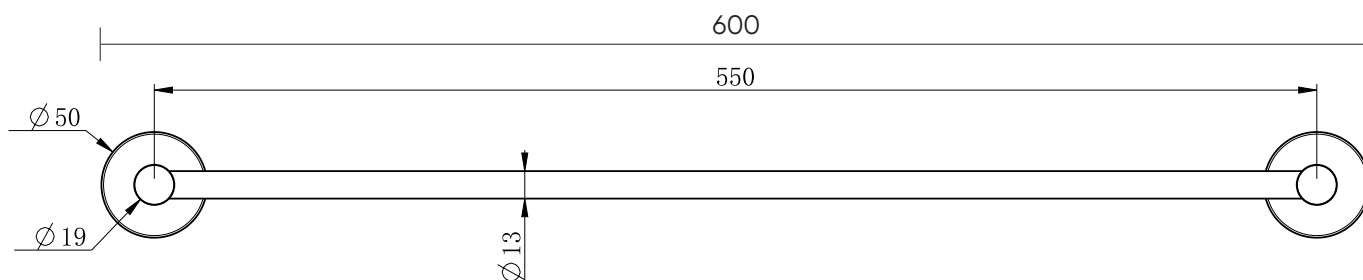

Product details

MATERIAL	Stainless steel 304 construction.
INSTALLATION	Simple installation with stable 4-point fixing baseplate. Instructions provided.

Order codes

For order codes, see the following pages.

Towel Rail Single

- 600 mm / 900 mm
- Round coverplate / Square coverplate

Coverplate options – Round or Square

SEIMA

kitchen + laundry + bathroom ware

seima.com.au

Please note

- All measurements are in millimetres.
- Use the actual product to verify installation details.
- Specifications may vary without notice as part of our continuous improvement practices.
- Clean with a damp cloth. Do not use abrasive cleaners, liquids or pastes.

Towel Rail Double

- 600 mm / 900 mm
- Round coverplate / Square coverplate

Coverplate options – Round or Square

SEIMA

kitchen + laundry + bathroom ware

seima.com.au

Please note

- All measurements are in millimetres.
- Use the actual product to verify installation details.
- Specifications may vary without notice as part of our continuous improvement practices.
- Clean with a damp cloth. Do not use abrasive cleaners, liquids or pastes.