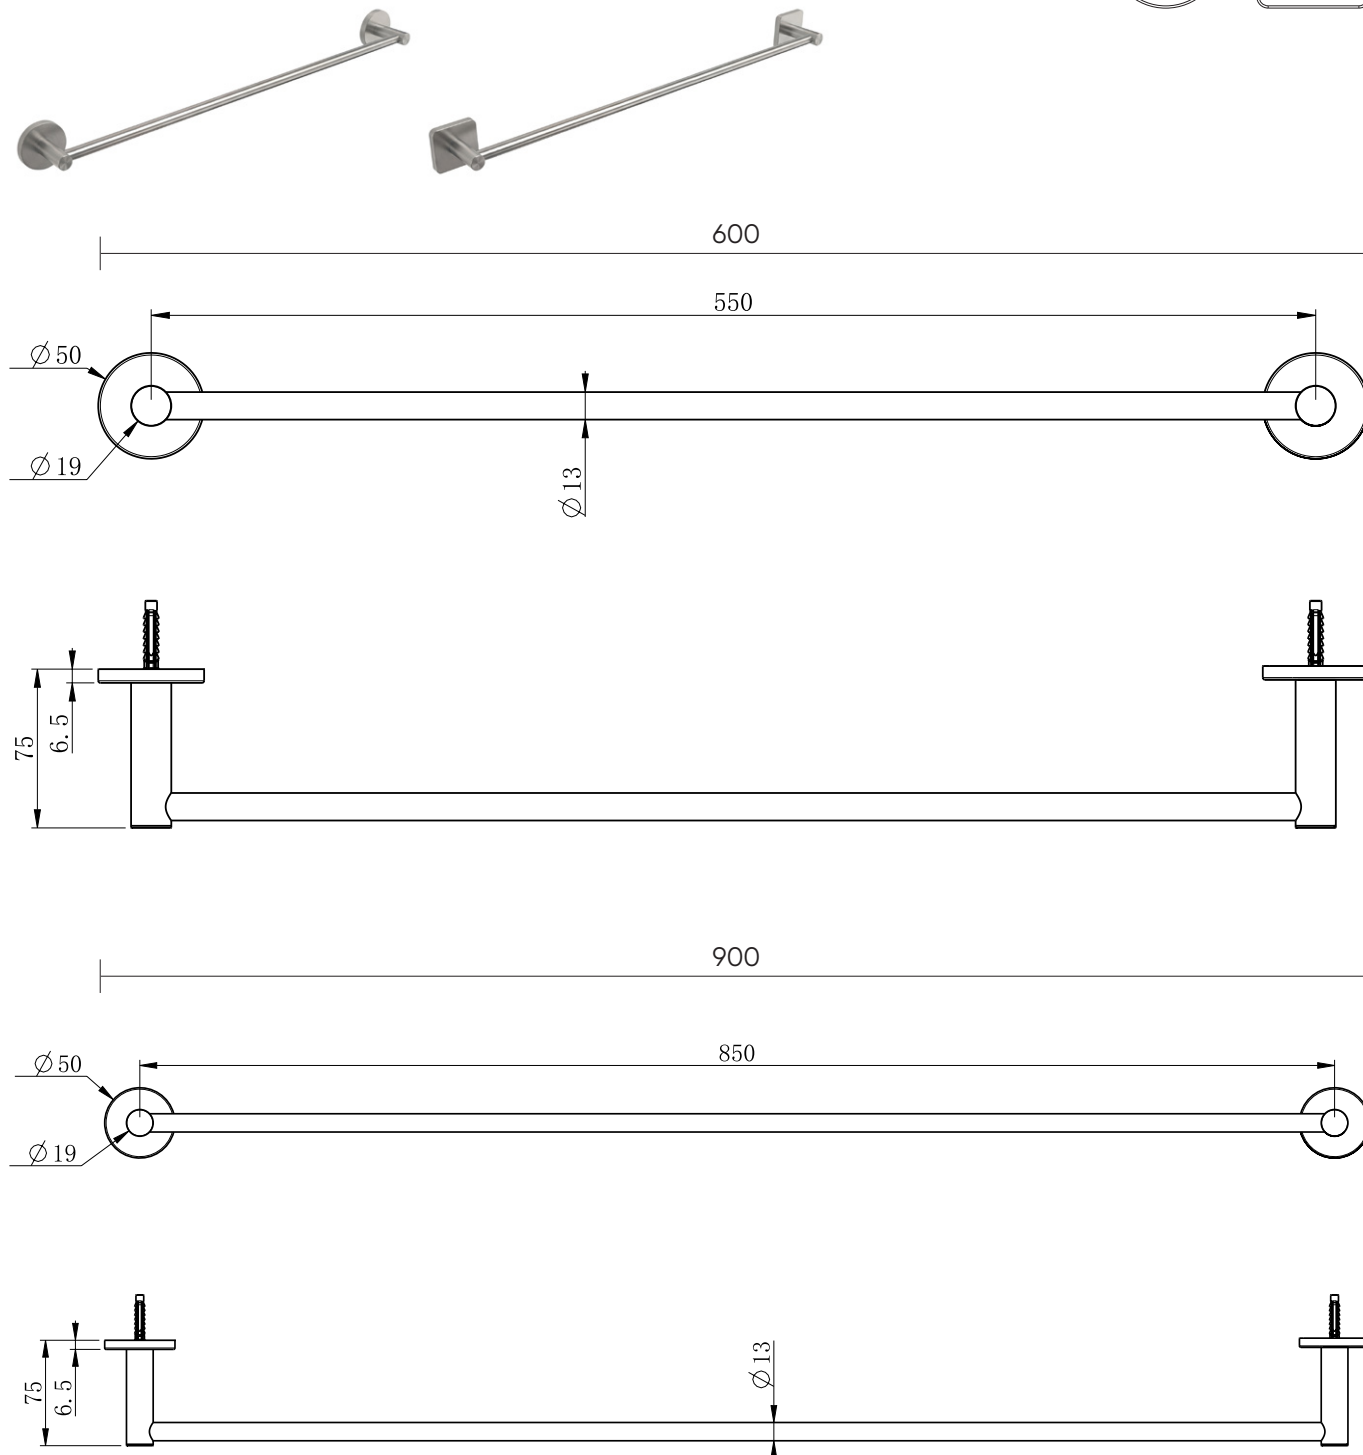

Product details

MATERIAL	Stainless steel 304 construction.
INSTALLATION	Simple installation with stable 4-point fixing baseplate. Instructions provided.

Order codes

For order codes, see the following pages.

Soap Shelf

- Round coverplate / Square coverplate

Coverplate options – Round or Square

Shower Shelf

- Round coverplate / Square coverplate

Coverplate options – Round or Square

SEIMA

kitchen + laundry + bathroom ware

Towel Rail Single

- 600 mm / 900 mm
- Round coverplate / Square coverplate

Coverplate options – Round or Square

SEIMA

kitchen + laundry + bathroom ware

seima.com.au

Please note

- All measurements are in millimetres.
- Use the actual product to verify installation details.
- Specifications may vary without notice as part of our continuous improvement practices.
- Clean with a damp cloth. Do not use abrasive cleaners, liquids or pastes.

Towel Rail Double

- 600 mm / 900 mm
- Round coverplate / Square coverplate

Coverplate options – Round or Square

SEIMA

kitchen + laundry + bathroom ware

seima.com.au

Please note

- All measurements are in millimetres.
- Use the actual product to verify installation details.
- Specifications may vary without notice as part of our continuous improvement practices.
- Clean with a damp cloth. Do not use abrasive cleaners, liquids or pastes.