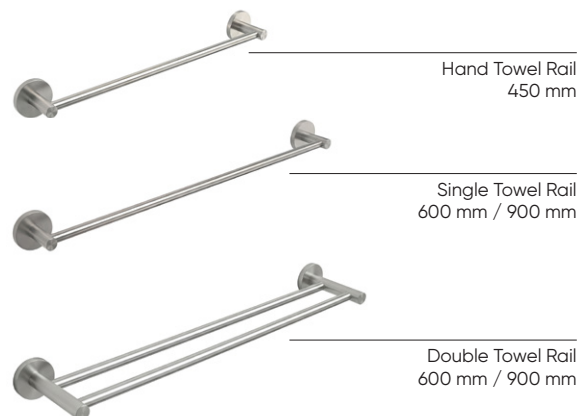

194382	Anson Round Towel Rail Single, 600mm, Brushed SS
194386	Anson Round Towel Rail Single, 600mm, Gunmetal
194385	Anson Round Towel Rail Single, 600mm, Br Gold
194387	Anson Round Towel Rail Single, 600mm, Br Bronze
194384	Anson Round Towel Rail Single, 600mm, Black Matte
194383	Anson Round Towel Rail Single, 600mm, Chrome

Towel Rail Single 900 mm – Round Series

194394	Anson Round Towel Rail Single, 900mm, Brushed SS
194398	Anson Round Towel Rail Single, 900mm, Gunmetal
194397	Anson Round Towel Rail Single, 900mm, Br Gold
194399	Anson Round Towel Rail Single, 900mm, Br Bronze
194396	Anson Round Towel Rail Single, 900mm, Black Matte
194395	Anson Round Towel Rail Single, 900mm, Chrome

Towel Rail Double 600 mm – Round Series

194406	Anson Round Towel Rail Double, 600mm, Brushed SS
194410	Anson Round Towel Rail Double, 600mm, Gunmetal
194409	Anson Round Towel Rail Double, 600mm, Br Gold
194411	Anson Round Towel Rail Double, 600mm, Br Bronze
194408	Anson Round Towel Rail Double, 600mm, Black Matte
194407	Anson Round Towel Rail Double, 600mm, Chrome

Towel Rail Double 900 mm – Round Series

194418	Anson Round Towel Rail Double, 900mm, Brushed SS
194422	Anson Round Towel Rail Double, 900mm, Gunmetal
194421	Anson Round Towel Rail Double, 900mm, Br Gold
194423	Anson Round Towel Rail Double, 900mm, Br Bronze
194420	Anson Round Towel Rail Double, 900mm, Black Matte
194419	Anson Round Towel Rail Double, 900mm, Chrome

SEIMA

kitchen + laundry + bathroom ware

seima.com.au

Please note

- All measurements are in millimetres.
- Use the actual product to verify installation details.
- Specifications may vary without notice as part of our continuous improvement practices.
- Clean with a damp cloth. Do not use abrasive cleaners, liquids or pastes.