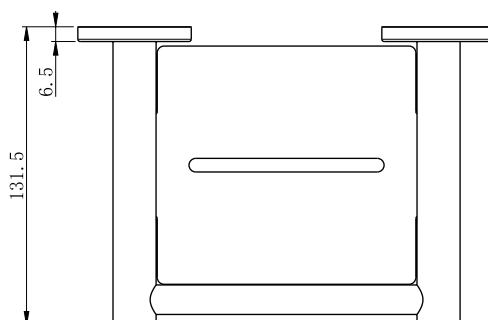

Hand Towel Ring

- 167mm diameter
- Round coverplate / Square coverplate

Coverplate options – Round or Square

SEIMA

kitchen + laundry + bathroom ware

seima.com.au

Please note

- All measurements are in millimetres.
- Use the actual product to verify installation details.
- Specifications may vary without notice as part of our continuous improvement practices.
- Clean with a damp cloth. Do not use abrasive cleaners, liquids or pastes.

Hand Towel Rail

- 450 mm
- Round coverplate / Square coverplate

Coverplate options – Round or Square

SEIMA

kitchen + laundry + bathroom ware

seima.com.au

Please note

- All measurements are in millimetres.
- Use the actual product to verify installation details.
- Specifications may vary without notice as part of our continuous improvement practices.
- Clean with a damp cloth. Do not use abrasive cleaners, liquids or pastes.

Soap Shelf

- Round coverplate / Square coverplate

Coverplate options – Round or Square

Shower Shelf

- Round coverplate / Square coverplate

Coverplate options – Round or Square

SEIMA

kitchen + laundry + bathroom ware