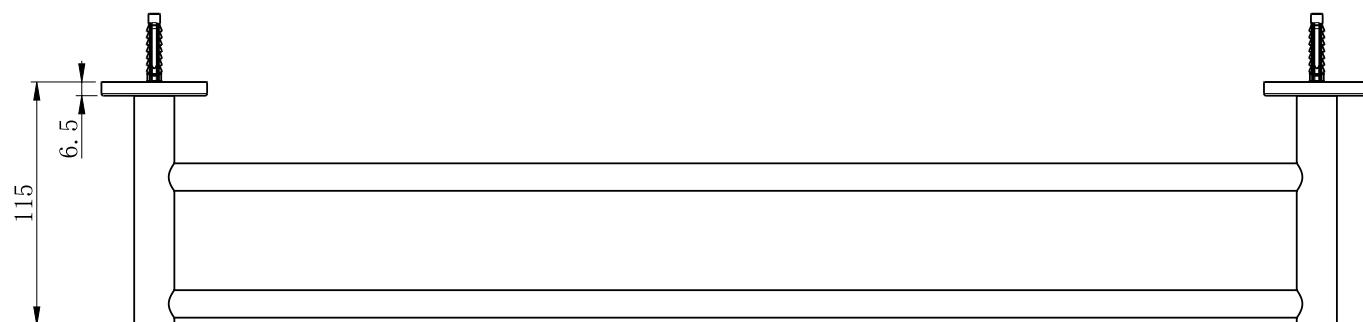

Product details

MATERIAL	Stainless steel 304 construction.
INSTALLATION	Simple installation with stable 4-point fixing baseplate. Instructions provided.

Order codes

For order codes, see the following pages.

Towel Rail Single

- 600 mm / 900 mm
- Round coverplate / Square coverplate

Coverplate options – Round or Square

SEIMA

kitchen + laundry + bathroom ware

seima.com.au

Please note

- All measurements are in millimetres.
- Use the actual product to verify installation details.
- Specifications may vary without notice as part of our continuous improvement practices.
- Clean with a damp cloth. Do not use abrasive cleaners, liquids or pastes.

Towel Rail Double

- 600 mm / 900 mm
- Round coverplate / Square coverplate

Coverplate options – Round or Square

SEIMA

kitchen + laundry + bathroom ware

seima.com.au

Please note

- All measurements are in millimetres.
- Use the actual product to verify installation details.
- Specifications may vary without notice as part of our continuous improvement practices.
- Clean with a damp cloth. Do not use abrasive cleaners, liquids or pastes.