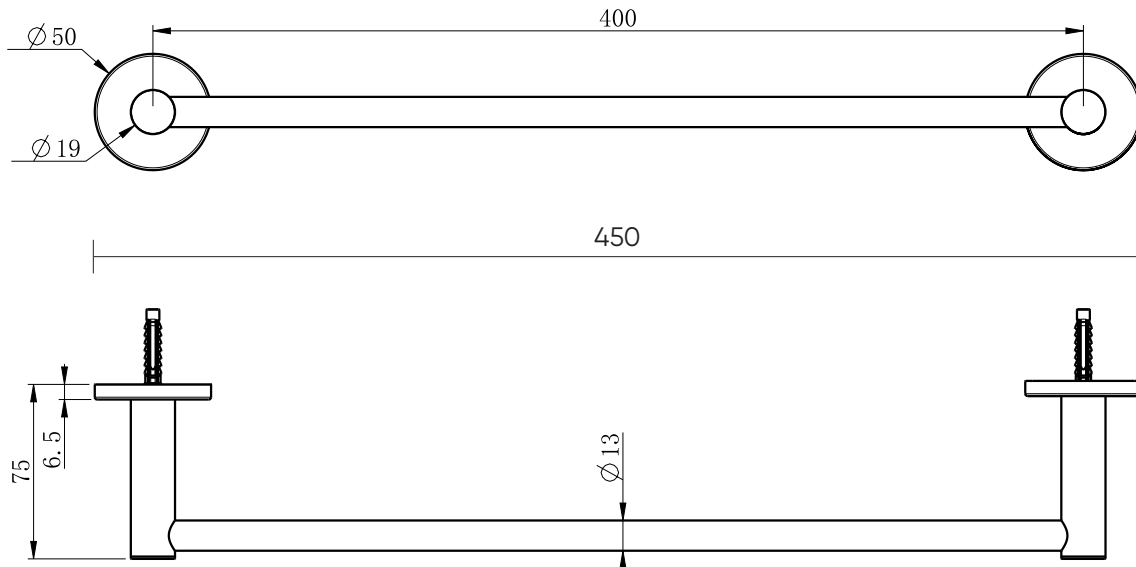

List of accessory items

- Robe Hook
- Toilet Roll Holder
- Hand Towel Ring
- Soap Shelf
- Shower Shelf
- Hand Towel Rail 450 mm
- Single Towel Rail 600 mm / 900 mm
- Double Towel Rail 600 mm / 900 mm

Available in two coverplate designs

Product details

MATERIAL	Stainless steel 304 construction.
INSTALLATION	Simple installation with stable 4-point fixing baseplate. Instructions provided.

Order codes

For order codes, see the following pages.

Hand Towel Ring

- 167mm diameter
- Round coverplate / Square coverplate

Coverplate options – Round or Square

SEIMA

kitchen + laundry + bathroom ware

seima.com.au

Please note

- All measurements are in millimetres.
- Use the actual product to verify installation details.
- Specifications may vary without notice as part of our continuous improvement practices.
- Clean with a damp cloth. Do not use abrasive cleaners, liquids or pastes.

Hand Towel Rail

- 450 mm
- Round coverplate / Square coverplate

Coverplate options – Round or Square

SEIMA

kitchen + laundry + bathroom ware

seima.com.au

Please note

- All measurements are in millimetres.
- Use the actual product to verify installation details.
- Specifications may vary without notice as part of our continuous improvement practices.
- Clean with a damp cloth. Do not use abrasive cleaners, liquids or pastes.