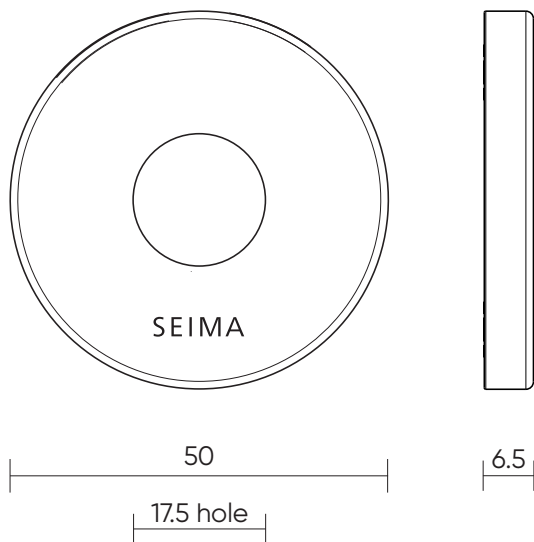

Towel Rail Single

- 600 mm / 900 mm
- Round coverplate / Square coverplate

Coverplate options – Round or Square

SEIMA

kitchen + laundry + bathroom ware

seima.com.au

Please note

- All measurements are in millimetres.
- Use the actual product to verify installation details.
- Specifications may vary without notice as part of our continuous improvement practices.
- Clean with a damp cloth. Do not use abrasive cleaners, liquids or pastes.

Towel Rail Double

- 600 mm / 900 mm
- Round coverplate / Square coverplate

Coverplate options – Round or Square

SEIMA

kitchen + laundry + bathroom ware

seima.com.au

Please note

- All measurements are in millimetres.
- Use the actual product to verify installation details.
- Specifications may vary without notice as part of our continuous improvement practices.
- Clean with a damp cloth. Do not use abrasive cleaners, liquids or pastes.

Round coverplate

Square coverplate

Universal 4-point fixing plate (baseplate)

SEIMA

kitchen + laundry + bathroom ware

seima.com.au

Please note

- All measurements are in millimetres.
- Use the actual product to verify installation details.
- Specifications may vary without notice as part of our continuous improvement practices.
- Clean with a damp cloth. Do not use abrasive cleaners, liquids or pastes.