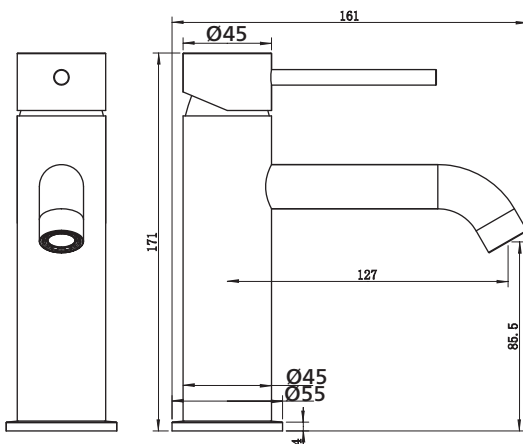

Product details

CARTRIDGE	Ceramic cartridge, 35mm.
MATERIAL	Solid stainless steel 304 construction, lead free.

Ratings and installation

WELS RATING	WELS 6 star, 4.5 litres/minute. Reg No TBA. WELS Licence 0296. WM Licence 27027.
PRESSURE	150 – 500kPa.
TEMPERATURE	Maximum water temperature 75°C.
INSTALLATION	Must be installed by a licensed plumber. Taphole: 35mm.

SEIMA

kitchen + laundry + bathroom ware

seima.com.au

Please note

- All measurements are in millimetres.
- Use the actual product to verify installation details.
- Specifications may vary without notice as part of our continuous improvement practices.
- Clean with a damp cloth. Do not use abrasive cleaners, liquids or pastes.