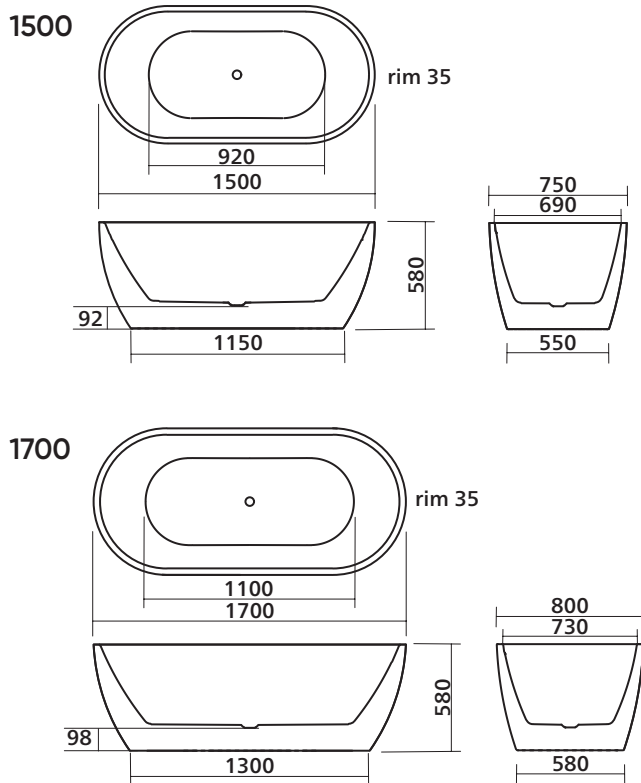

Bath Installation Kit with Pop-out Waste – Order separately

FlexiWaste Installation Kit with premium Pop-out Bath Waste is available as an optional extra. (The waste in this kit is suitable for both integrated overflow baths and non-overflow baths when used with this kit.)

- 192179 FlexiWaste Bath Installn Kit w Pop-out Waste, IO+NOF, Chrome
- 192329 FlexiWaste Bath Installn Kit w Pop-out Waste, IO+NOF, Brushed Nickel
- 192332 FlexiWaste Bath Installn Kit w Pop-out Waste, IO+NOF, Gunmetal
- 192333 FlexiWaste Bath Installn Kit w Pop-out Waste, IO+NOF, Brushed Gold
- 192331 FlexiWaste Bath Installn Kit w Pop-out Waste, IO+NOF, White Gloss
- 192458 FlexiWaste Bath Installn Kit w Pop-out Waste, IO+NOF, White Matte
- 192330 FlexiWaste Bath Installn Kit w Pop-out Waste, IO+NOF, Black Matte

Bath has integrated overflow – slot design

Order installation kit separately

FlexiWaste Installation Kit includes premium Pop-out Bath Waste.