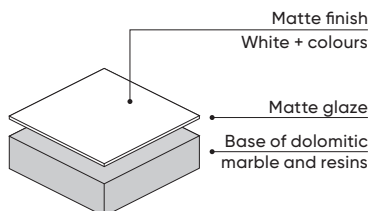

MADE IN EUROPE