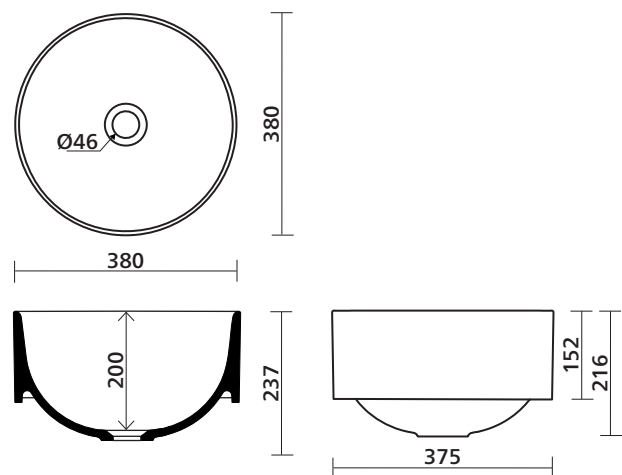

SEIMA

kitchen + laundry + bathroom ware

seima.com.au

Please note

- All measurements are in millimetres.
- Dimensions are nominal and subject to normal manufacturing variations.
- Fixing: Use silicone sealant. Do not use epoxy type adhesives.
- Always use the actual basin to verify cutout.
- Specifications may vary without notice as part of our continuous improvement practices.
- Clean with a damp cloth. Do not use abrasive cleaners, liquids or pastes.