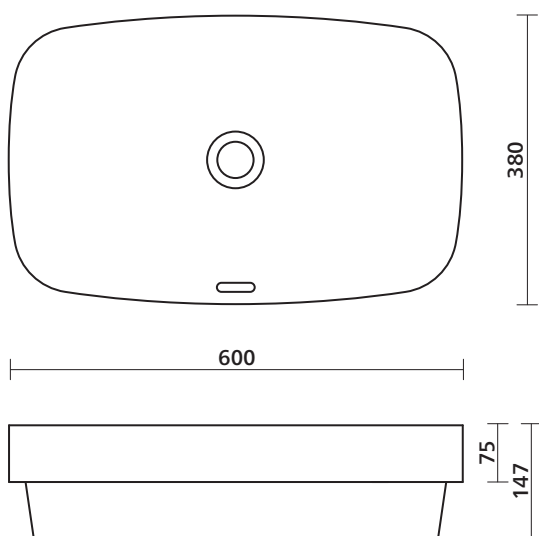

Basin has integrated overflow

Premium Basin Wastes (AVAILABLE SEPARATELY)

POP-OUT BASIN WASTE – CERAMIC CAP + CHROME BASE

192257	Ceramic Pop-out Basin Waste, White Silk Matte
192258	Ceramic Pop-out Basin Waste, White Gloss
192259	Ceramic Pop-out Basin Waste, Black Silk Matte

(Note: Ceramic cap also available in other colours.)

POP-OUT BASIN WASTE – COLOUR METAL CAP + COLOUR BASE

192010	Pop-out Basin Waste – Chrome
192012	Pop-out Basin Waste – Brushed Nickel
192199	Pop-out Basin Waste – Gunmetal
192013	Pop-out Basin Waste – Brushed Gold
192009	Pop-out Basin Waste – White Matte
192011	Pop-out Basin Waste – Black Matte

basin wastes

SEIMA

kitchen + laundry + bathroom ware

seima.com.au

Please note

- All measurements are in millimetres.
- Dimensions are nominal and subject to normal ceramic manufacturing variations of ± 5 mm.
- Wastes, taps and bottle traps shown in images are not included unless specified.
- Fixing: Use silicone sealant. Do not use epoxy type adhesives.
- Always use the actual basin to verify cutout.
- Specifications may vary without notice as part of our continuous improvement practices.
- Clean with a damp cloth. Do not use abrasive cleaners, liquids or pastes.