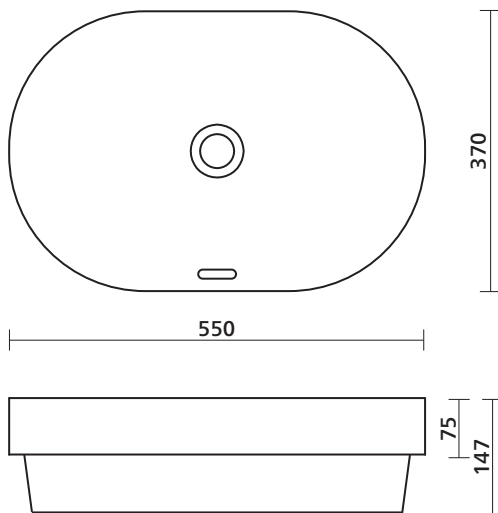

Basin has integrated overflow

Premium Basin Wastes (AVAILABLE SEPARATELY)

POP-OUT BASIN WASTE – CERAMIC CAP + CHROME BASE	
192257	Ceramic Pop-out Basin Waste, White Silk Matte
192258	Ceramic Pop-out Basin Waste, White Gloss
192259	Ceramic Pop-out Basin Waste, Black Silk Matte

(Note: Ceramic cap also available in other colours.)

POP-OUT BASIN WASTE – COLOUR METAL CAP + COLOUR BASE	
192010	Pop-out Basin Waste – Chrome
192012	Pop-out Basin Waste – Brushed Nickel
192199	Pop-out Basin Waste – Gunmetal
192013	Pop-out Basin Waste – Brushed Gold
192009	Pop-out Basin Waste – White Matte
192011	Pop-out Basin Waste – Black Matte

basin wastes

SEIMA

kitchen + laundry + bathroom ware

seima.com.au

Please note

- All measurements are in millimetres.
- Dimensions are nominal and subject to normal ceramic manufacturing variations of ± 5 mm.
- Wastes, taps and bottle traps shown in images are not included unless specified.
- Fixing: Use silicone sealant. Do not use epoxy type adhesives.
- Always use the actual basin to verify cutout.
- Specifications may vary without notice as part of our continuous improvement practices.
- Clean with a damp cloth. Do not use abrasive cleaners, liquids or pastes.