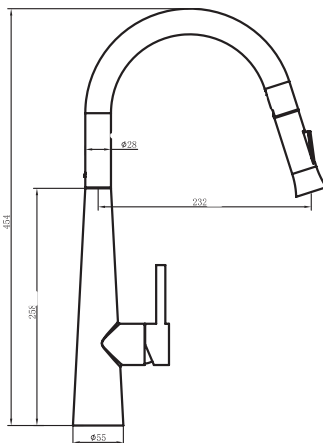

SEIMA

kitchen + laundry + bathroom ware

seima.com.au

Please note

- All measurements are in millimetres.
- Fixing: Use silicone sealant. Do not use epoxy type adhesives.
- Use the actual product to verify installation details.
- Specifications may vary without notice as part of our continuous improvement practices.
- Clean with a damp cloth. Do not use abrasive cleaners, liquids or pastes.