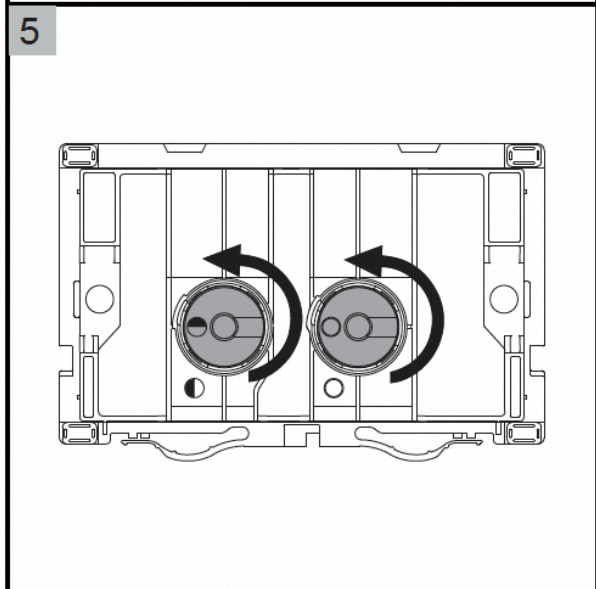

# SEIMA

kitchen + laundry + bathroom ware

seima.com.au

**Please note**

- Installation shall be in accordance with AS/NZS3500.
- All measurements are in millimetres.
- Do not use epoxy type adhesives.
- Specifications may vary without notice as part of our continuous improvement practices.
- Clean with a damp cloth. Do not use abrasive cleaners, liquids or pastes.