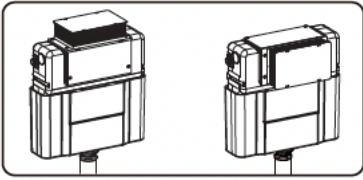

# SEIMA

kitchen + laundry + bathroom ware

seima.com.au

**Please note**

- Installation shall be in accordance with AS/NZS3500.
- All measurements are in millimetres.
- Do not use epoxy type adhesives.
- Specifications may vary without notice as part of our continuous improvement practices.
- Clean with a damp cloth. Do not use abrasive cleaners, liquids or pastes.