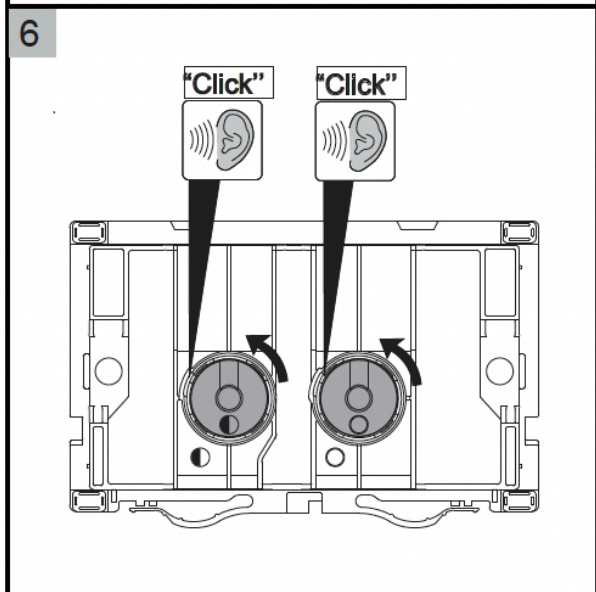

# SEIMA

kitchen + laundry + bathroom ware

seima.com.au

**Please note**

- Installation shall be in accordance with AS/NZS3500.
- All measurements are in millimetres.
- Do not use epoxy type adhesives.
- Specifications may vary without notice as part of our continuous improvement practices.
- Clean with a damp cloth. Do not use abrasive cleaners, liquids or pastes.