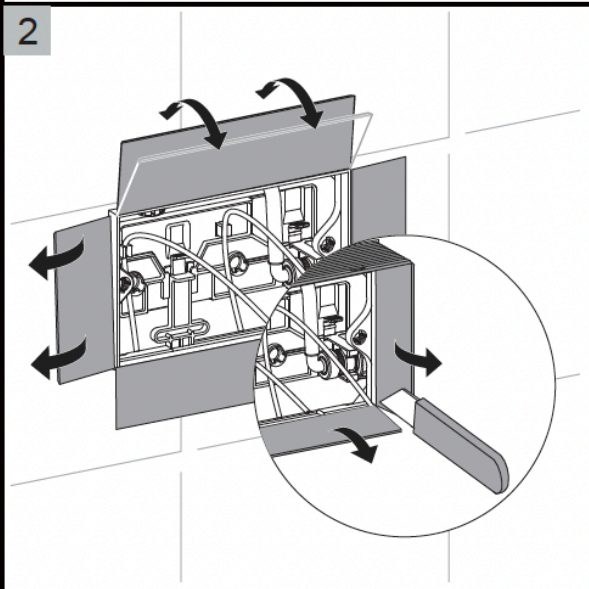

# Flush Plate 500/700/800 Pneumatic Actuation

# SEIMA

kitchen + laundry + bathroom ware

seima.com.au

**Please note**

- Installation shall be in accordance with AS/NZS3500.
- All measurements are in millimetres.
- Do not use epoxy type adhesives.
- Specifications may vary without notice as part of our continuous improvement practices.
- Clean with a damp cloth. Do not use abrasive cleaners, liquids or pastes.