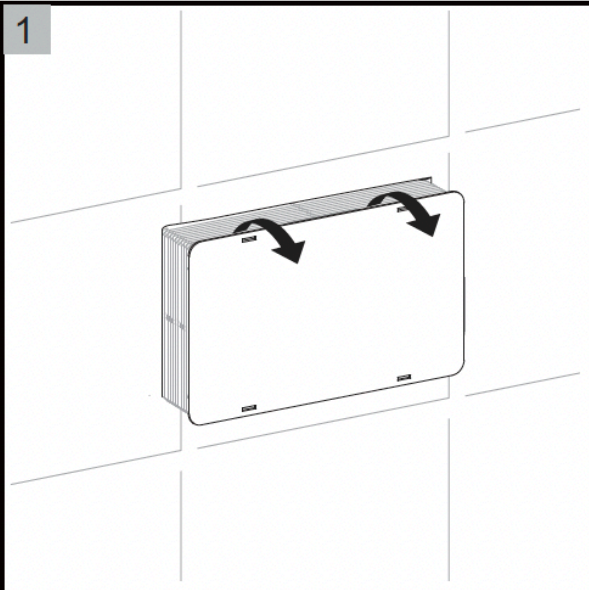

# SEIMA

kitchen + laundry + bathroom ware

seima.com.au

**Please note**

- Installation shall be in accordance with AS/NZS3500.
- All measurements are in millimetres.
- Do not use epoxy type adhesives.
- Specifications may vary without notice as part of our continuous improvement practices.
- Clean with a damp cloth. Do not use abrasive cleaners, liquids or pastes.