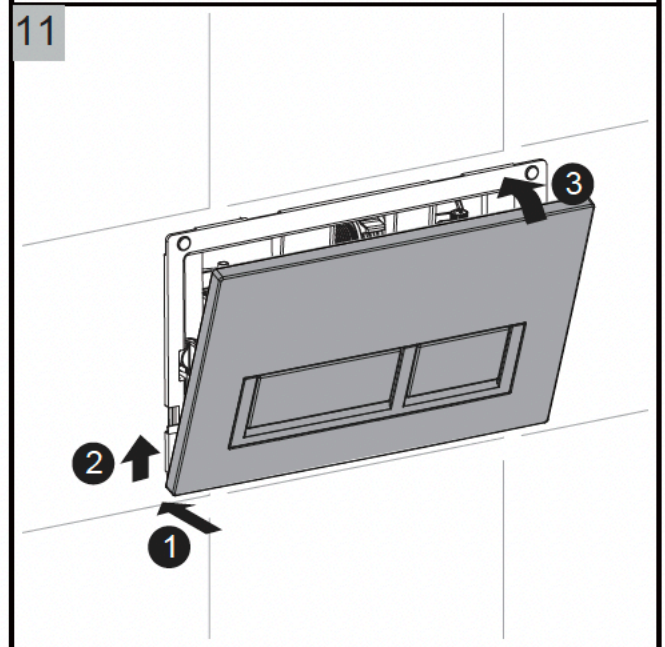

# SEIMA

kitchen + laundry + bathroom ware

seima.com.au

**Please note**

- Installation shall be in accordance with AS/NZS3500.
- All measurements are in millimetres.
- Do not use epoxy type adhesives.
- Specifications may vary without notice as part of our continuous improvement practices.
- Clean with a damp cloth. Do not use abrasive cleaners, liquids or pastes.