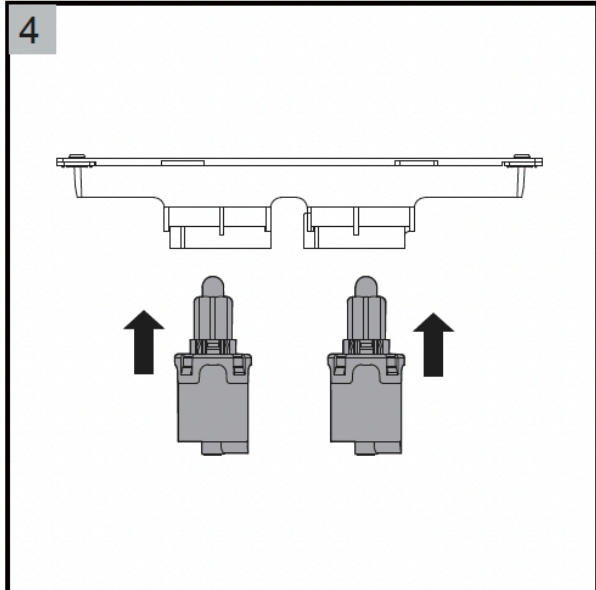

# Flush Plate 500/700/800 Pneumatic Actuation

# SEIMA

kitchen + laundry + bathroom ware

seima.com.au

**Please note**

- Installation shall be in accordance with AS/NZS3500.
- All measurements are in millimetres.
- Do not use epoxy type adhesives.
- Specifications may vary without notice as part of our continuous improvement practices.
- Clean with a damp cloth. Do not use abrasive cleaners, liquids or pastes.