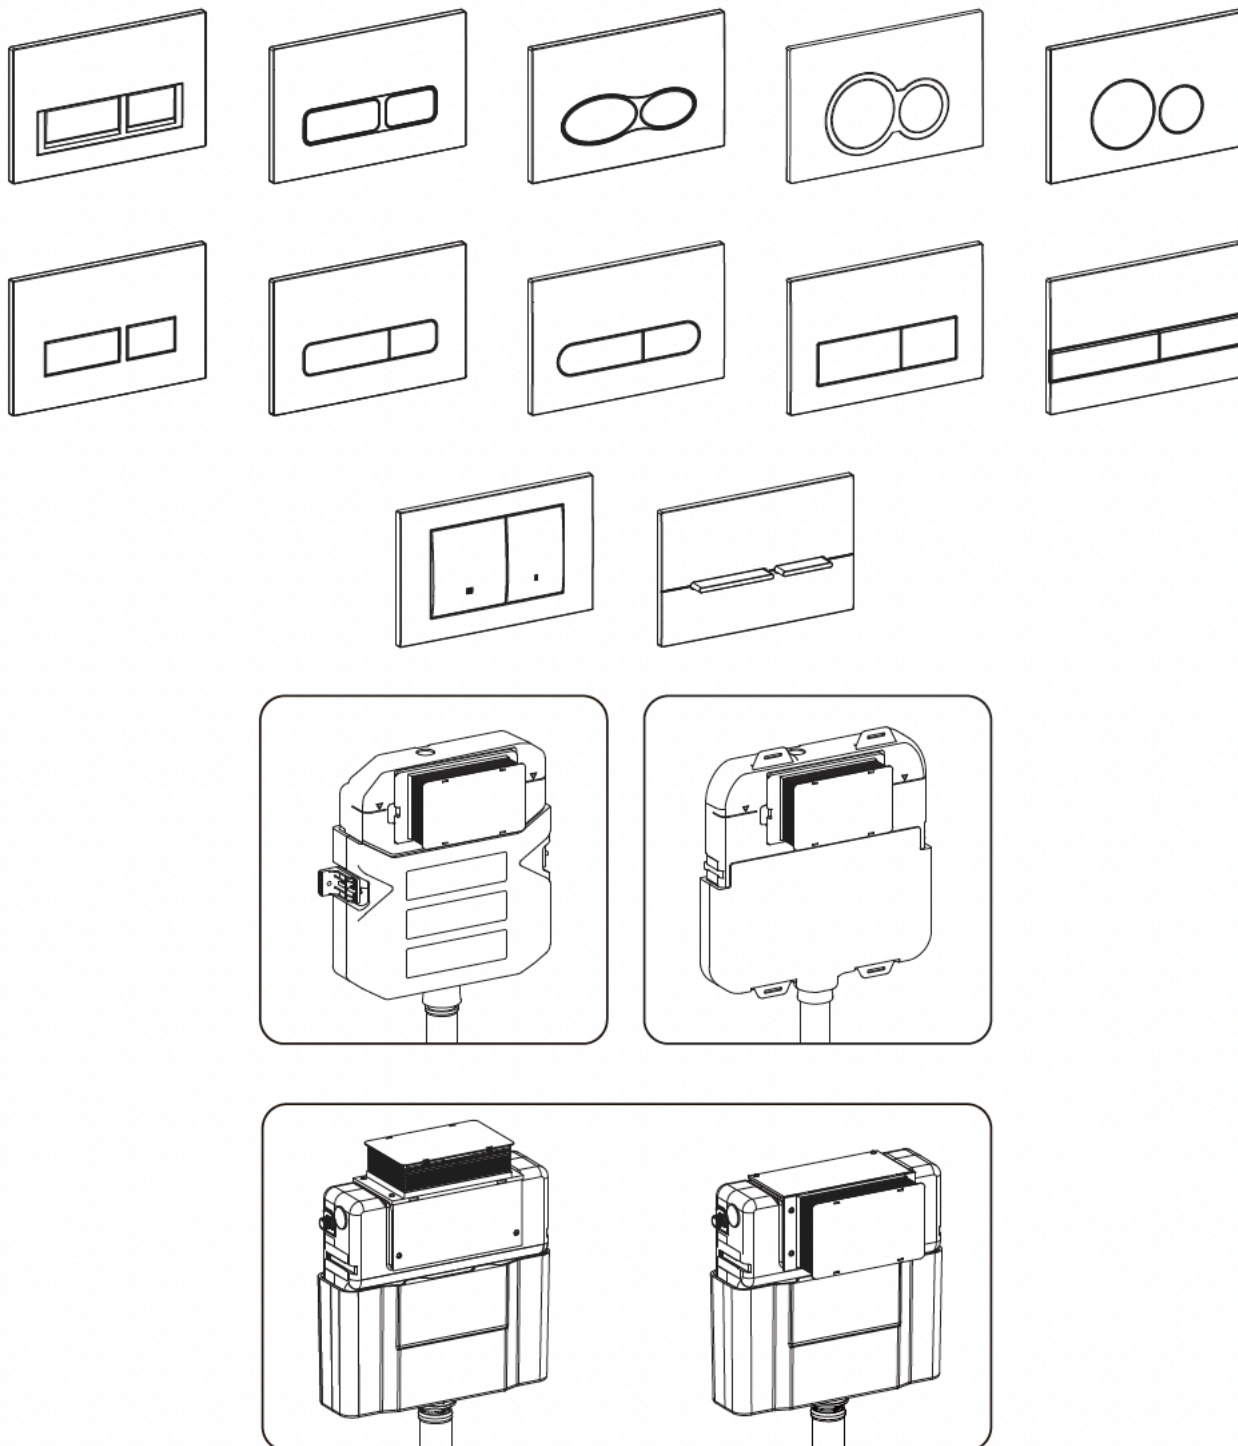

# Flush Plate 500/700/800 Pneumatic Actuation

# SEIMA

kitchen + laundry + bathroom ware

seima.com.au

**Please note**

- Installation shall be in accordance with AS/NZS3500.
- All measurements are in millimetres.
- Do not use epoxy type adhesives.
- Specifications may vary without notice as part of our continuous improvement practices.
- Clean with a damp cloth. Do not use abrasive cleaners, liquids or pastes.