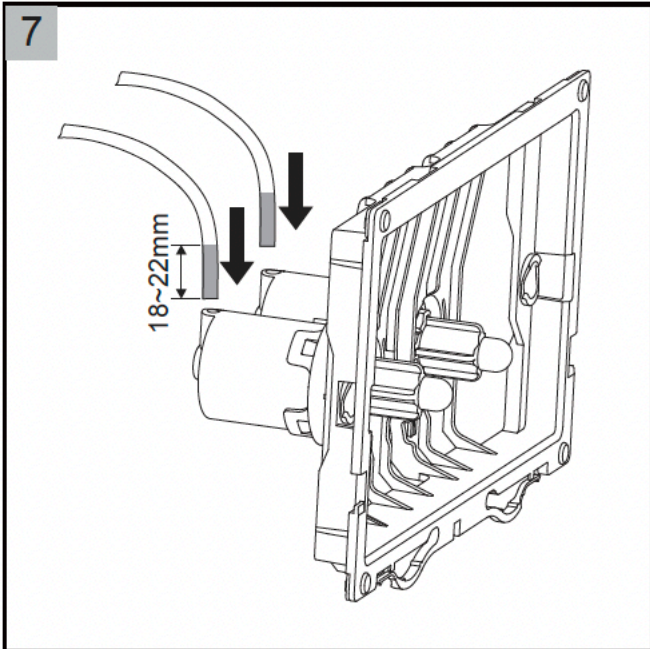

# SEIMA

kitchen + laundry + bathroom ware

seima.com.au

**Please note**

- Installation shall be in accordance with AS/NZS3500.
- All measurements are in millimetres.
- Do not use epoxy type adhesives.
- Specifications may vary without notice as part of our continuous improvement practices.
- Clean with a damp cloth. Do not use abrasive cleaners, liquids or pastes.