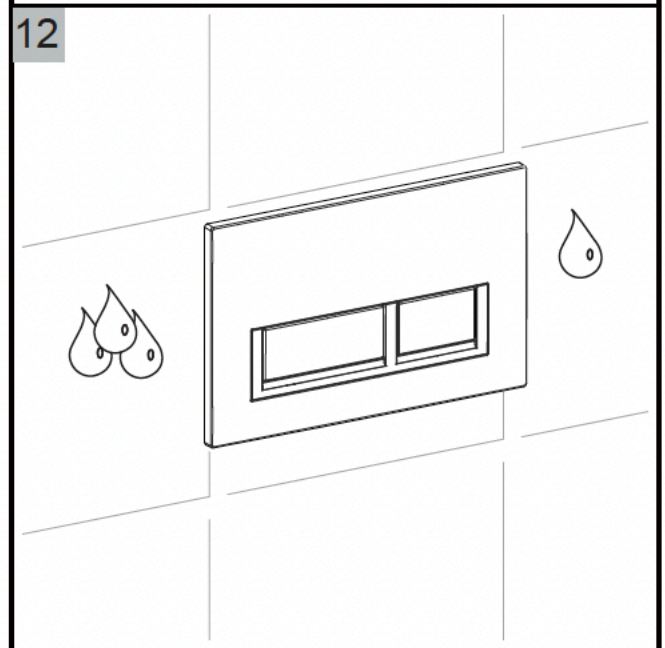

# SEIMA

kitchen + laundry + bathroom ware

seima.com.au

**Please note**

- Installation shall be in accordance with AS/NZS3500.
- All measurements are in millimetres.
- Do not use epoxy type adhesives.
- Specifications may vary without notice as part of our continuous improvement practices.
- Clean with a damp cloth. Do not use abrasive cleaners, liquids or pastes.