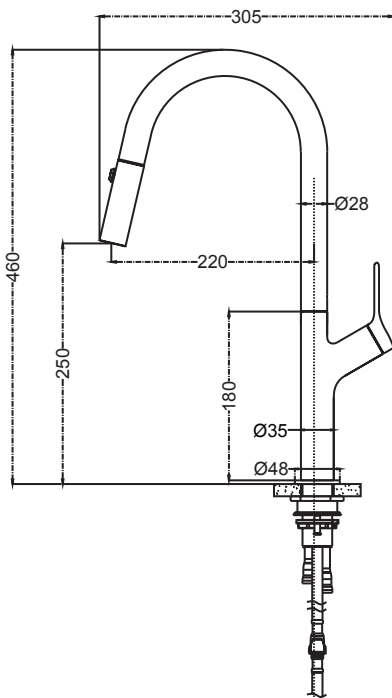

Available in 6 finishes

- Brushed Stainless Steel
- Gunmetal, PVD
- Brushed Gold, PVD
- Brushed Bronze, PVD
- Black Matte, EPD
- Chrome

Product details

CARTRIDGE	Ceramic cartridge, 25mm.
MATERIAL	Solid stainless steel 304 construction, lead free.
CONNECTION	G½" Pex flexi-hose.
FITTING	Quick Fit installation for pullout hose. Fitted with easy-to-install push fit adaptor for the pullout hose.

Ratings and installation

WELS RATING	6 Star 4.5lt/min. Reg No TBC WELS Licence 0296. WM Licence 27027.
PRESSURE	150 – 500kPa.
TEMPERATURE	Maximum water temperature 75°C.
INSTALLATION	Must be installed by a licensed plumber. Isolation stops must be installed inline before flex connectors. Taphole: 35mm.

SEIMA

kitchen + laundry + bathroom ware

seima.com.au

Please note

- All measurements are in millimetres.
- Fixing: Use silicone sealant. Do not use epoxy type adhesives.
- Use the actual product to verify installation details.
- Specifications may vary without notice as part of our continuous improvement practices.
- Clean with a damp cloth. Do not use abrasive cleaners, liquids or pastes.