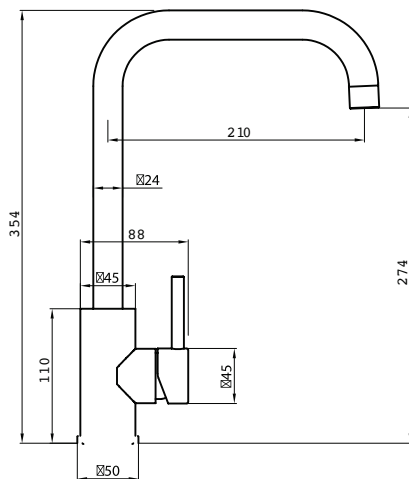

SEIMA

kitchen + laundry + bathroom ware

seima.com.au

Please note

- All measurements are in millimetres.
- Fixing: Use silicone sealant. Do not use epoxy type adhesives.
- Use the actual product to verify installation details.
- Specifications may vary without notice as part of our continuous improvement practices.
- Clean with a damp cloth. Do not use abrasive cleaners, liquids or pastes.