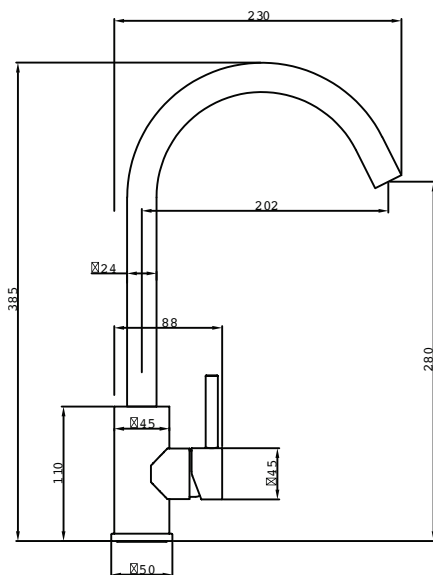

SEIMA

kitchen + laundry + bathroom ware

seima.com.au

Please note

- All measurements are in millimetres.
- Fixing: Use silicone sealant. Do not use epoxy type adhesives.
- Use the actual product to verify installation details.
- Specifications may vary without notice as part of our continuous improvement practices.
- Clean with a damp cloth. Do not use abrasive cleaners, liquids or pastes.