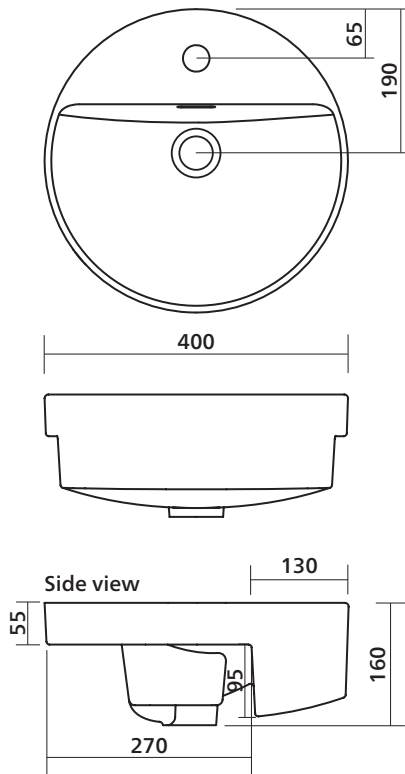

Syros 402

Collection: Foundation

Ceramic semi-recessed basin, round Slot overflow

Order codes

192787	Syros 402 semi-recessed ceramic basin, 1 taphole
192788	Syros 402 semi-recessed ceramic basin, No taphole

Product details

TAPHOLE	0 or 1 taphole.
WASTE	Suits 32 mm waste (not supplied).
OVERFLOW	Has slot overflow.
MATERIAL	Vitreous china.
COLOUR	White Gloss.
FIXING	Always use the actual basin to verify cutout. Use silicone sealant. Do not use epoxy type adhesives.

basin wastes

 Basin has integrated slot overflow

SEIMA

kitchen + laundry + bathroom ware

seima.com.au

Please note

- All measurements are in millimetres.
- Dimensions are nominal and subject to normal ceramic manufacturing variations of ± 5 mm.
- Wastes, taps and bottle traps shown in images are not included unless specified.
- Fixing: Use silicone sealant. Do not use epoxy type adhesives.
- Always use the actual basin to verify cutout.
- Specifications may vary without notice as part of our continuous improvement practices.
- Clean with a damp cloth. Do not use abrasive cleaners, liquids or pastes.