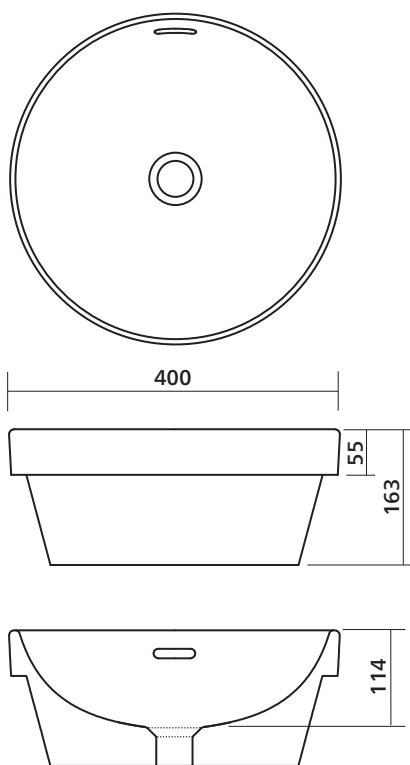

Syros 401

Collection: Foundation

Ceramic inset above counter basin, round Slot overflow

Order codes

192786 Syros 401 inset ceramic basin

Product details

TAPHOLE	No taphole.
WASTE	Suits 32 mm waste (not supplied).
OVERFLOW	Has slot overflow.
MATERIAL	Vitreous china.
COLOUR	White Gloss.
FIXING	Always use the actual basin to verify cutout. Use silicone sealant. Do not use epoxy type adhesives.

 Basin has integrated slot overflow

Premium Basin Wastes (AVAILABLE SEPARATELY)

POP-OUT BASIN WASTE – CERAMIC CAP + CHROME BASE

192257	Ceramic Pop-out Basin Waste, White Silk Matte
192258	Ceramic Pop-out Basin Waste, White Gloss
192259	Ceramic Pop-out Basin Waste, Black Silk Matte

(Note: Ceramic cap also available in other colours.)

POP-OUT BASIN WASTE – COLOUR METAL CAP + COLOUR BASE

192010	Pop-out Basin Waste — Chrome
192012	Pop-out Basin Waste — Brushed Nickel
192199	Pop-out Basin Waste — Gunmetal
192013	Pop-out Basin Waste — Brushed Gold
192009	Pop-out Basin Waste — White Matte
192011	Pop-out Basin Waste — Black Matte

basin wastes

SEIMA

kitchen + laundry + bathroom ware

seima.com.au

Please note

- All measurements are in millimetres.
- Dimensions are nominal and subject to normal ceramic manufacturing variations of ± 5 mm.
- Wastes, taps and bottle traps shown in images are not included unless specified.
- Fixing: Use silicone sealant. Do not use epoxy type adhesives.
- Always use the actual basin to verify cutout.
- Specifications may vary without notice as part of our continuous improvement practices.
- Clean with a damp cloth. Do not use abrasive cleaners, liquids or pastes.