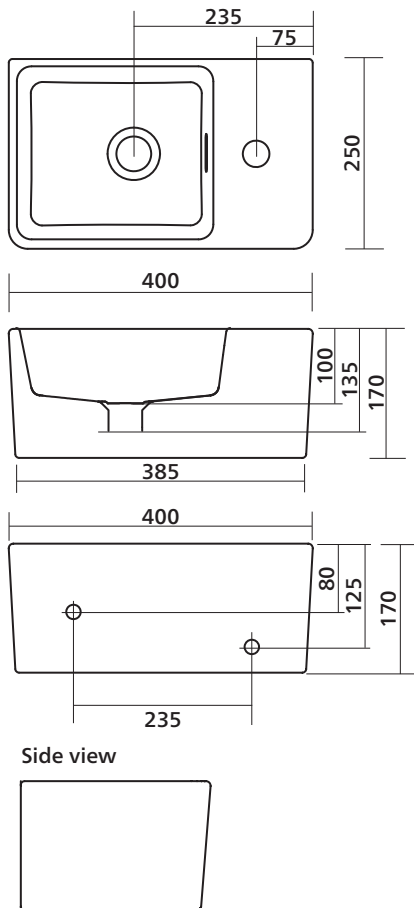

Kyra 404

Collection: Foundation

Ceramic wall basin mini, rectangular Slot overflow

Order codes

192766	Kyra 404, 1 taphole on right
192767	Kyra 404, No taphole (platform on right side)

Product details

TAPHOLE	1 taphole. Tap platform on right side of basin.
WASTE	Suits 32 mm waste (not supplied).
OVERFLOW	Has slot overflow.
MATERIAL	Vitreous china.
COLOUR	White Gloss.
FIXING	Mounting holes on back of basin. Always use the actual basin to verify cutout. Use silicone sealant. Do not use epoxy type adhesives.

 Basin has integrated slot overflow

Premium Basin Wastes (AVAILABLE SEPARATELY)

POP-OUT BASIN WASTE – CERAMIC CAP + CHROME BASE	
192257	Ceramic Pop-out Basin Waste, White Silk Matte
192258	Ceramic Pop-out Basin Waste, White Gloss
192259	Ceramic Pop-out Basin Waste, Black Silk Matte

(Note: Ceramic cap also available in other colours.)

POP-OUT BASIN WASTE – COLOUR METAL CAP + COLOUR BASE	
192010	Pop-out Basin Waste – Chrome
192012	Pop-out Basin Waste – Brushed Nickel
192199	Pop-out Basin Waste – Gunmetal
192013	Pop-out Basin Waste – Brushed Gold
192009	Pop-out Basin Waste – White Matte
192011	Pop-out Basin Waste – Black Matte

basin wastes

SEIMA

kitchen + laundry + bathroom ware

seima.com.au

Please note

- All measurements are in millimetres.
- Dimensions are nominal and subject to normal ceramic manufacturing variations of ± 5 mm.
- Wastes, taps and bottle traps shown in images are not included unless specified.
- Fixing: Use silicone sealant. Do not use epoxy type adhesives.
- Always use the actual basin to verify cutout.
- Specifications may vary without notice as part of our continuous improvement practices.
- Clean with a damp cloth. Do not use abrasive cleaners, liquids or pastes.