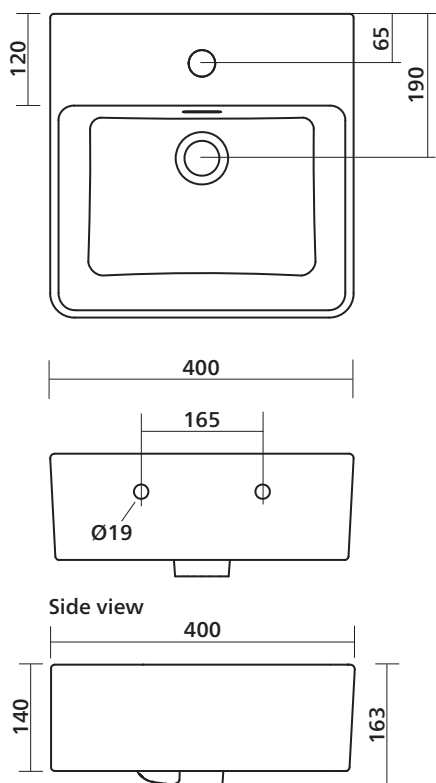

Kyra 403

Collection: Foundation

Ceramic wall or above counter basin, square with slot overflow

Order codes

192764	Kyra 403, 1 taphole
192765	Kyra 403, No taphole

Product details

TAPHOLE	0, 1 or 3 tapholes.
WASTE	Suits 32 mm waste (not supplied).
OVERFLOW	Has slot overflow.
MATERIAL	Vitreous china.
COLOUR	White Gloss.
FIXING	Always use the actual basin to verify cutout. Use silicone sealant. Do not use epoxy type adhesives.

(Note: Ceramic cap also available in other colours.)

POP-OUT BASIN WASTE – COLOUR METAL CAP + COLOUR BASE

192010	Pop-out Basin Waste – Chrome
192012	Pop-out Basin Waste – Brushed Nickel
192199	Pop-out Basin Waste – Gunmetal
192013	Pop-out Basin Waste – Brushed Gold
192009	Pop-out Basin Waste – White Matte
192011	Pop-out Basin Waste – Black Matte

basin wastes

 Basin has integrated slot overflow

SEIMA

kitchen + laundry + bathroom ware

seima.com.au

Please note

- All measurements are in millimetres.
- Dimensions are nominal and subject to normal ceramic manufacturing variations of ± 5 mm.
- Wastes, taps and bottle traps shown in images are not included unless specified.
- Fixing: Use silicone sealant. Do not use epoxy type adhesives.
- Always use the actual basin to verify cutout.
- Specifications may vary without notice as part of our continuous improvement practices.
- Clean with a damp cloth. Do not use abrasive cleaners, liquids or pastes.