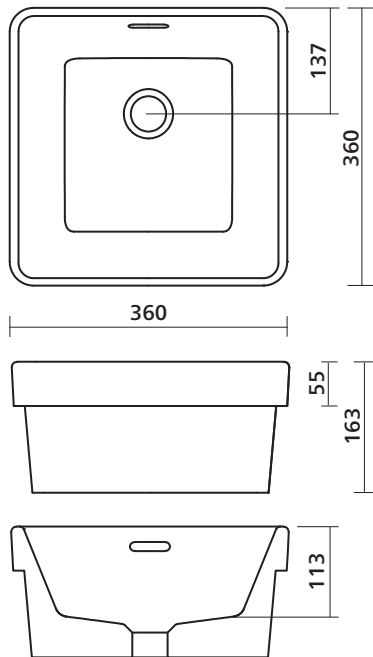

## Ceramic inset above counter basin, square Slot overflow

### Order code

192761 Kyra 401 ceramic inset basin

### Product details

TAPHOLE	No taphole.
WASTE	Suits 32 mm waste (not supplied).
OVERFLOW	Has slot overflow.
MATERIAL	Vitreous china.
COLOUR	White Gloss.
FIXING	Always use the actual basin to verify cutout. Use silicone sealant. Do not use epoxy type adhesives.

### Please note

- All measurements are in millimetres.
- Dimensions are nominal and subject to normal ceramic manufacturing variations of  $\pm 5$ mm.
- Wastes, taps and bottle traps shown in images are not included unless specified.
- Fixing: Use silicone sealant. Do not use epoxy type adhesives.
- Always use the actual basin to verify cutout.
- Specifications may vary without notice as part of our continuous improvement practices.
- Clean with a damp cloth. Do not use abrasive cleaners, liquids or pastes.