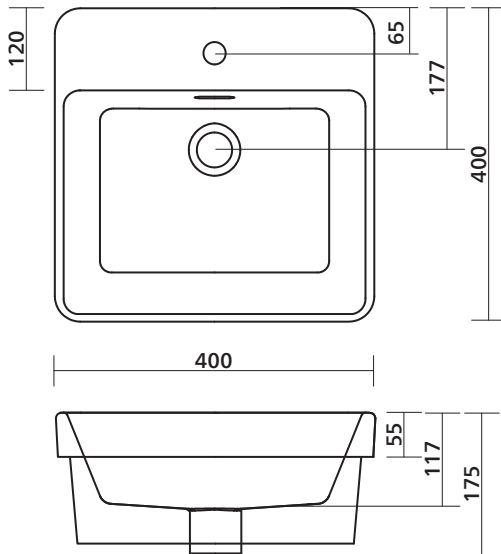

Kyra 400

Collection: Foundation

Ceramic inset above counter basin, square Slot overflow

Order codes

192932 Kyra 400 ceramic inset basin, 1 taphole

Product details

TAPHOLE	Available with 1 taphole only.
WASTE	Suits 32 mm waste (not supplied).
OVERFLOW	Has slot overflow.
MATERIAL	Vitreous china.
COLOUR	White Gloss.
FIXING	Always use the actual basin to verify cutout. Use silicone sealant. Do not use epoxy type adhesives.

 Basin has integrated slot overflow

Premium Basin Wastes (AVAILABLE SEPARATELY)

POP-OUT BASIN WASTE – CERAMIC CAP + CHROME BASE

192257	Ceramic Pop-out Basin Waste, White Silk Matte
192258	Ceramic Pop-out Basin Waste, White Gloss
192259	Ceramic Pop-out Basin Waste, Black Silk Matte

basin wastes

SEIMA

kitchen + laundry + bathroom ware

seima.com.au

Please note

- All measurements are in millimetres.
- Dimensions are nominal and subject to normal ceramic manufacturing variations of ± 5 mm.
- Wastes, taps and bottle traps shown in images are not included unless specified.
- Fixing: Use silicone sealant. Do not use epoxy type adhesives.
- Always use the actual basin to verify cutout.
- Specifications may vary without notice as part of our continuous improvement practices.
- Clean with a damp cloth. Do not use abrasive cleaners, liquids or pastes.