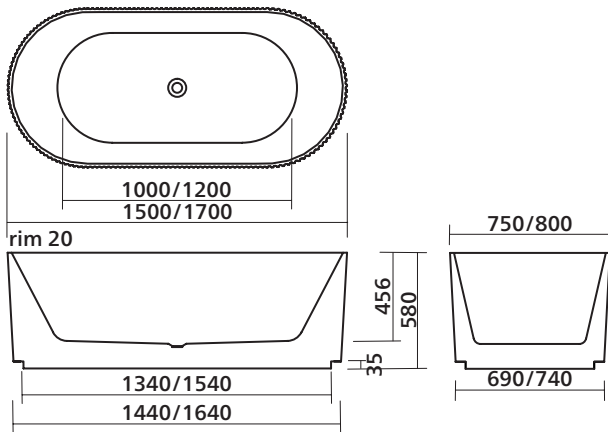

## Freestanding bath – Fluted to rim

- 1500 and 1700 sizes
- White Gloss or Matte
- Integrated slot overflow

### Features

- Fluted exterior, fine rim, elegant design
- Seamless design
- White sanitary grade acrylic, excellent heat retention properties
- Suits 40 mm waste
- Integrated slot overflow
- Adjustable support feet

### Available in 2 sizes

- 1500 mm long
- 1700 mm long

### Installation

Refer to installation instructions.

The bath is supplied with four adjustable support feet on the base frame of the bath. Position the bath and use the adjustable feet to level the bath. Leave a 3mm void between the base of the bath and the floor. Use silicone around the base to seal the bath to the floor. Allow a 20mm gap in the silicone seal as a weep hole (gap is designed to reveal any plumbing leakage).