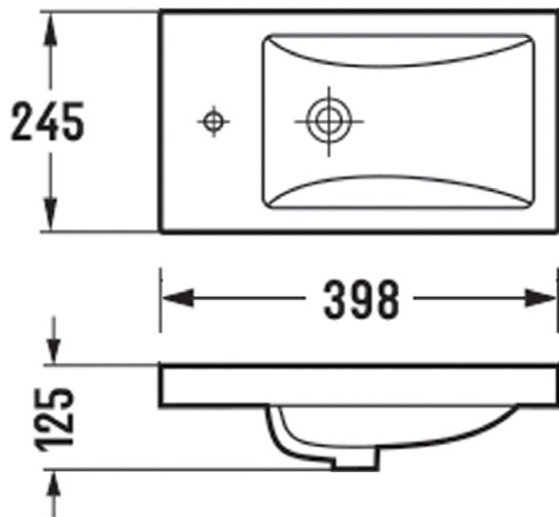

Plati 245

Collection: Elevate

White Gloss

White Silk Matte

Inset above counter basin, rectangular

This compact inset basin with tap landing and overflow is ideal for narrow benchtops.

Order codes

191868	Plati 245 inset basin, 1 taphole, White Gloss
191869	Plati 245 inset basin, 1 taphole, White Silk Matte

Product details

TAPHOLE	1 taphole.
WASTE	Suits 32 mm overflow waste (not supplied).
OVERFLOW	Has overflow.
MATERIAL	Vitreous china.
COLOUR	White Gloss, White Silk Matte.
FIXING	Always use the actual basin to verify cutout. Use silicone sealant. Do not use epoxy type adhesives.

basin wastes

SEIMA

kitchen + laundry + bathroom ware

seima.com.au

Please note

- All measurements are in millimetres.
- Dimensions are nominal and subject to normal ceramic manufacturing variations of ± 5 mm.
- Wastes, taps and bottle traps shown in images are not included unless specified.
- Fixing: Use silicone sealant. Do not use epoxy type adhesives.
- Always use the actual basin to verify cutout.
- Specifications may vary without notice as part of our continuous improvement practices.
- Clean with a damp cloth. Do not use abrasive cleaners, liquids or pastes.