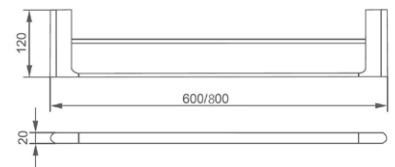

Pesara Series Bathroom Accessories

Former names: 500 series (SBA-500), Opus series

Minimalist design • Premium quality

- Stainless steel construction
- Available in Chrome finish and Black Silk Matte finish
- 2-point fixing plate for stability and easy installation
- Single and double towel rails available in 600 and 800 mm widths

Colours available

CHROME

BLACK SILK MATTE

Pesara Robe Hook

- 191411 Chrome, robe hook
191410 Black Silk, robe hook

Pesara Towel Rail – Single – 600 and 800 mm wide

- 191419 Chrome, single rail, 600 mm wide
191418 Black Silk, single rail, 600 mm wide
191421 Chrome, single rail, 800 mm wide
191420 Black Silk, single rail, 800 mm wide

Pesara Toilet Roll Holder

- 191413 Chrome, toilet roll holder
191412 Black Silk, toilet roll holder

Pesara Towel Rail – Double – 600 and 800 mm wide

- 191423 Chrome, double rail, 600 mm wide
191422 Black Silk, double rail, 600 mm wide
191425 Chrome, double rail, 800 mm wide
191424 Black Silk, double rail, 800 mm wide