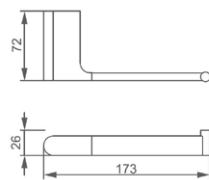

Pesara Series Bathroom Accessories

Former names: 500 series (SBA-500), Opus series

Minimalist design • Premium quality

- Stainless steel construction
- Available in Chrome finish and Black Silk Matte finish
- 2-point fixing plate for stability and easy installation
- Single and double towel rails available in 600 and 800 mm widths

Colours available

CHROME

BLACK SILK MATTE

Pesara Robe Hook

- 191411 Chrome, robe hook
191410 Black Silk, robe hook

Pesara Towel Rail – Single – 600 and 800 mm wide

- 191419 Chrome, single rail, 600 mm wide
191418 Black Silk, single rail, 600 mm wide
191421 Chrome, single rail, 800 mm wide
191420 Black Silk, single rail, 800 mm wide

Pesara Toilet Roll Holder

- 191413 Chrome, toilet roll holder
191412 Black Silk, toilet roll holder

Pesara Towel Rail – Double – 600 and 800 mm wide

- 191423 Chrome, double rail, 600 mm wide
191422 Black Silk, double rail, 600 mm wide
191425 Chrome, double rail, 800 mm wide
191424 Black Silk, double rail, 800 mm wide