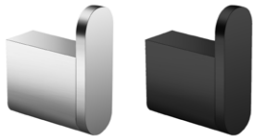

Pesara Series Bathroom Accessories

Former names: 500 series (SBA-500), Opus series

Minimalist design • Premium quality

- Stainless steel construction
- Available in Chrome finish and Black Silk Matte finish
- 2-point fixing plate for stability and easy installation
- Single and double towel rails available in 600 and 800 mm widths

Colours available

CHROME

BLACK SILK MATTE

Pesara Robe Hook

- 191411 Chrome, robe hook
191410 Black Silk, robe hook

Pesara Towel Rail – Single – 600 and 800 mm wide

- 191419 Chrome, single rail, 600 mm wide
191418 Black Silk, single rail, 600 mm wide
191421 Chrome, single rail, 800 mm wide
191420 Black Silk, single rail, 800 mm wide

Pesara Toilet Roll Holder

- 191413 Chrome, toilet roll holder
191412 Black Silk, toilet roll holder

Pesara Towel Rail – Double – 600 and 800 mm wide

- 191423 Chrome, double rail, 600 mm wide
191422 Black Silk, double rail, 600 mm wide
191425 Chrome, double rail, 800 mm wide
191424 Black Silk, double rail, 800 mm wide