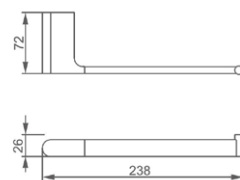

Pesara Towel Holder

1. 191415 Chrome, towel holder
   191414 Black Silk, towel holder