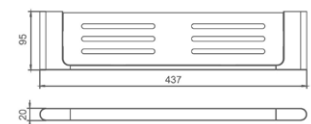

Pesara Series Bathroom Accessories

Former names: 500 series (SBA-500), Opus series

Minimalist design • Premium quality

- Stainless steel construction
- Available in Chrome finish and Black Silk Matte finish
- 2-point fixing plate for stability and easy installation
- Single and double towel rails available in 600 and 800 mm widths

Pesara Toilet Roll Holder

- 191413 Chrome, toilet roll holder
191412 Black Silk, toilet roll holder

Pesara Towel Rail – Double – 600 and 800 mm wide

- 191423 Chrome, double rail, 600 mm wide
191422 Black Silk, double rail, 600 mm wide
191425 Chrome, double rail, 800 mm wide
191424 Black Silk, double rail, 800 mm wide

Pesara Towel Holder

- 191415 Chrome, towel holder
191414 Black Silk, towel holder

Pesara Soap Holder

- 191417 Chrome, soap holder
191416 Black Silk, soap holder

Pesara Shelf

- 191427 Chrome, shelf
191426 Black Silk, shelf

SEIMA

kitchen + laundry + bathroom ware

seima.com.au

Please note

- All measurements are in millimetres.
- Use silicone sealant. Do not use epoxy type adhesives.
- Specifications may vary without notice as part of our continuous improvement practices.
- Clean with a damp cloth. Do not use abrasive cleaners, liquids or pastes.