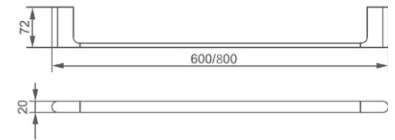

Pesara Series Bathroom Accessories

Former names: 500 series (SBA-500), Opus series

Minimalist design • Premium quality

- Stainless steel construction
- Available in Chrome finish and Black Silk Matte finish
- 2-point fixing plate for stability and easy installation
- Single and double towel rails available in 600 and 800 mm widths

Colours available

CHROME

BLACK SILK MATTE

Pesara Robe Hook

- 191411 Chrome, robe hook
191410 Black Silk, robe hook

Pesara Towel Rail – Single – 600 and 800 mm wide

- 191419 Chrome, single rail, 600 mm wide
191418 Black Silk, single rail, 600 mm wide
191421 Chrome, single rail, 800 mm wide
191420 Black Silk, single rail, 800 mm wide

Pesara Toilet Roll Holder

- 191413 Chrome, toilet roll holder
191412 Black Silk, toilet roll holder

Pesara Towel Rail – Double – 600 and 800 mm wide

- 191423 Chrome, double rail, 600 mm wide
191422 Black Silk, double rail, 600 mm wide
191425 Chrome, double rail, 800 mm wide
191424 Black Silk, double rail, 800 mm wide