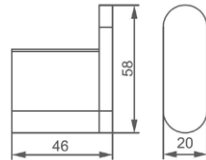

Colours available

CHROME

BLACK SILK MATTE

Pesara Robe Hook

- 191411 Chrome, robe hook
191410 Black Silk, robe hook

Pesara Towel Rail – Single – 600 and 800 mm wide

- 191419 Chrome, single rail, 600 mm wide
191418 Black Silk, single rail, 600 mm wide
191421 Chrome, single rail, 800 mm wide
191420 Black Silk, single rail, 800 mm wide

Pesara Toilet Roll Holder

- 191413 Chrome, toilet roll holder
191412 Black Silk, toilet roll holder

Pesara Towel Rail – Double – 600 and 800 mm wide

- 191423 Chrome, double rail, 600 mm wide
191422 Black Silk, double rail, 600 mm wide
191425 Chrome, double rail, 800 mm wide
191424 Black Silk, double rail, 800 mm wide