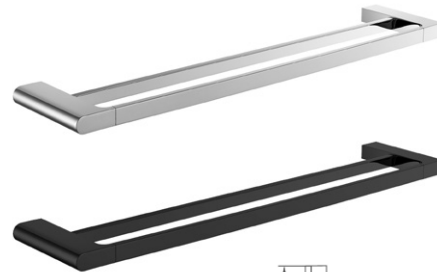

Pesara Series Bathroom Accessories

Former names: 500 series (SBA-500), Opus series

Minimalist design • Premium quality

- Stainless steel construction
- Available in Chrome finish and Black Silk Matte finish
- 2-point fixing plate for stability and easy installation
- Single and double towel rails available in 600 and 800 mm widths

Colours available

CHROME

BLACK SILK MATTE

Pesara Robe Hook

- 191411 Chrome, robe hook
191410 Black Silk, robe hook

Pesara Towel Rail – Single – 600 and 800 mm wide

- 191419 Chrome, single rail, 600 mm wide
191418 Black Silk, single rail, 600 mm wide
191421 Chrome, single rail, 800 mm wide
191420 Black Silk, single rail, 800 mm wide

Pesara Toilet Roll Holder

- 191413 Chrome, toilet roll holder
191412 Black Silk, toilet roll holder

Pesara Towel Rail – Double – 600 and 800 mm wide

- 191423 Chrome, double rail, 600 mm wide
191422 Black Silk, double rail, 600 mm wide
191425 Chrome, double rail, 800 mm wide
191424 Black Silk, double rail, 800 mm wide