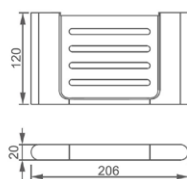

Pesara Soap Holder

1. 191417 Chrome, soap holder
   191416 Black Silk, soap holder