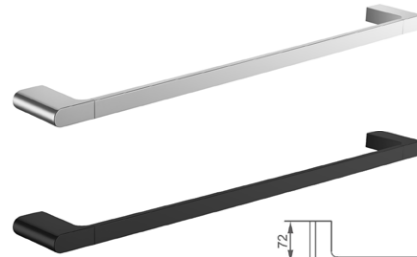

Pesara Series Bathroom Accessories

Former names: 500 series (SBA-500), Opus series

Minimalist design • Premium quality

- Stainless steel construction
- Available in Chrome finish and Black Silk Matte finish
- 2-point fixing plate for stability and easy installation
- Single and double towel rails available in 600 and 800 mm widths

Colours available

CHROME

BLACK SILK MATTE

Pesara Robe Hook

- 191411 Chrome, robe hook
191410 Black Silk, robe hook

Pesara Towel Rail – Single – 600 and 800 mm wide

- 191419 Chrome, single rail, 600 mm wide
191418 Black Silk, single rail, 600 mm wide
191421 Chrome, single rail, 800 mm wide
191420 Black Silk, single rail, 800 mm wide

Pesara Toilet Roll Holder

- 191413 Chrome, toilet roll holder
191412 Black Silk, toilet roll holder

Pesara Towel Rail – Double – 600 and 800 mm wide

- 191423 Chrome, double rail, 600 mm wide
191422 Black Silk, double rail, 600 mm wide
191425 Chrome, double rail, 800 mm wide
191424 Black Silk, double rail, 800 mm wide