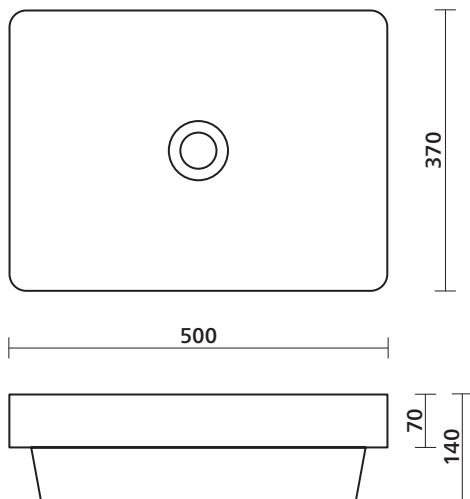

Obello 500

Collection: Elevate

Inset above counter basin, rectangular

Order code

192960 Obello 500 ceramic basin

Product details

TAPHOLE	No taphole.
WASTE	Suits standard 32 mm non-overflow waste (not supplied).
OVERFLOW	No overflow.
MATERIAL	Vitreous china.
COLOUR	White, Gloss finish.
FIXING	Always use the actual basin to verify cutout. Use silicone sealant. Do not use epoxy type adhesives.

Premium Basin Wastes (AVAILABLE SEPARATELY)

POP-OUT BASIN WASTE – CERAMIC CAP + CHROME BASE

192257	Ceramic Pop-out Basin Waste, White Silk Matte
192258	Ceramic Pop-out Basin Waste, White Gloss
192259	Ceramic Pop-out Basin Waste, Black Silk Matte

basin wastes

SEIMA

kitchen + laundry + bathroom ware

seima.com.au

Please note

- All measurements are in millimetres.
- Dimensions are nominal and subject to normal ceramic manufacturing variations of ± 5 mm.
- Wastes, taps and bottle traps shown in images are not included unless specified.
- Fixing: Use silicone sealant. Do not use epoxy type adhesives.
- Always use the actual basin to verify cutout.
- Specifications may vary without notice as part of our continuous improvement practices.
- Clean with a damp cloth. Do not use abrasive cleaners, liquids or pastes.