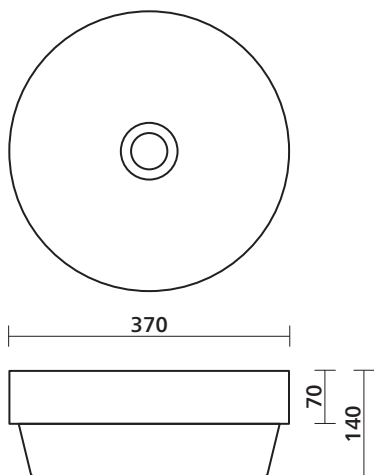

Obello 370

Collection: Elevate

Inset above counter basin, round

Order code

192957 Obello 370 ceramic basin

Product details

TAPHOLE	No taphole.
WASTE	Suits standard 32 mm non-overflow waste (not supplied).
OVERFLOW	No overflow.
MATERIAL	Vitreous china.
COLOUR	White, Gloss finish.
FIXING	Always use the actual basin to verify cutout. Use silicone sealant. Do not use epoxy type adhesives.

basin wastes

SEIMA

kitchen + laundry + bathroom ware

seima.com.au

Please note

- All measurements are in millimetres.
- Dimensions are nominal and subject to normal ceramic manufacturing variations of ± 5 mm.
- Wastes, taps and bottle traps shown in images are not included unless specified.
- Fixing: Use silicone sealant. Do not use epoxy type adhesives.
- Always use the actual basin to verify cutout.
- Specifications may vary without notice as part of our continuous improvement practices.
- Clean with a damp cloth. Do not use abrasive cleaners, liquids or pastes.