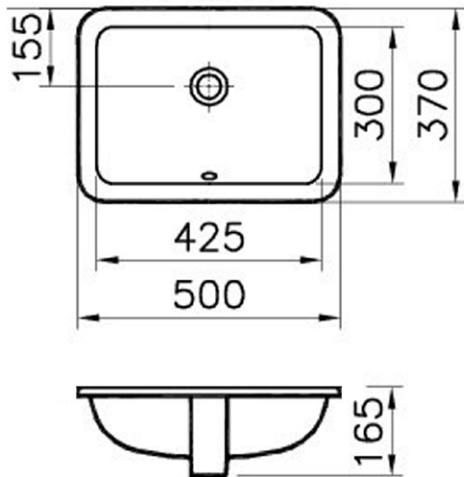

Limni 430

Collection: Elevate

Under counter basin, rectangular

This ceramic under counter basin has an overflow at the front of the basin, with the waste set back from the centre of the bowl.

Order codes

192700 Limni 430 ceramic under counter basin with overflow

Product details

TAPHOLE	No taphole.
WASTE	Suits 32 mm overflow waste (not supplied).
OVERFLOW	Has overflow.
MATERIAL	Vitreous china.
COLOUR	White, gloss finish.
FIXING	Always use the actual basin to verify cutout. Use silicone sealant. Do not use epoxy type adhesives.

seima.com.au

Please note

- All measurements are in millimetres.
- Dimensions are nominal and subject to normal ceramic manufacturing variations of ± 5 mm.
- Wastes, taps and bottle traps shown in images are not included unless specified.
- Fixing: Use silicone sealant. Do not use epoxy type adhesives.
- Always use the actual basin to verify cutout.
- Specifications may vary without notice as part of our continuous improvement practices.
- Clean with a damp cloth. Do not use abrasive cleaners, liquids or pastes.