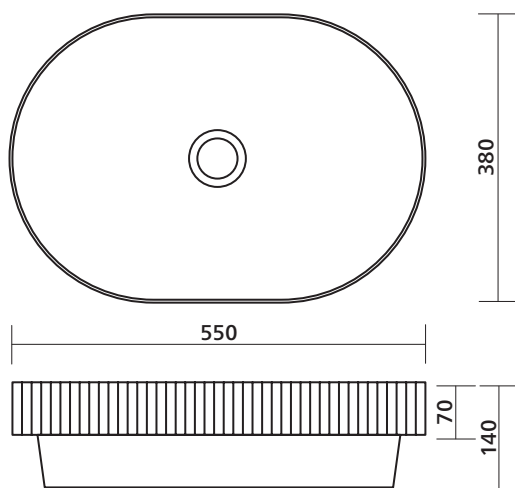

Cleo 550 White Gloss + White Silk Matte

Collection: Elevate

Inset above counter basin, super-ellipse Fluted outer to rim

Order codes

192952	Cleo 550 – White Gloss
192953	Cleo 550 – White Silk Matte

Product details

TAPHOLE	No taphole.
WASTE	Suits 32 mm non-overflow waste (not supplied).
OVERFLOW	No overflow.
MATERIAL	Vitreous china.
COLOUR	White Gloss, White Silk Matte.
FIXING	Always use the actual basin to verify cutout. Use silicone sealant. Do not use epoxy type adhesives.

basin wastes

SEIMA

kitchen + laundry + bathroom ware

seima.com.au

Please note

- All measurements are in millimetres.
- Dimensions are nominal and subject to normal ceramic manufacturing variations of ± 5 mm.
- Wastes, taps and bottle traps shown in images are not included unless specified.
- Fixing: Use silicone sealant. Do not use epoxy type adhesives.
- Always use the actual basin to verify cutout.
- Specifications may vary without notice as part of our continuous improvement practices.
- Clean with a damp cloth. Do not use abrasive cleaners, liquids or pastes.