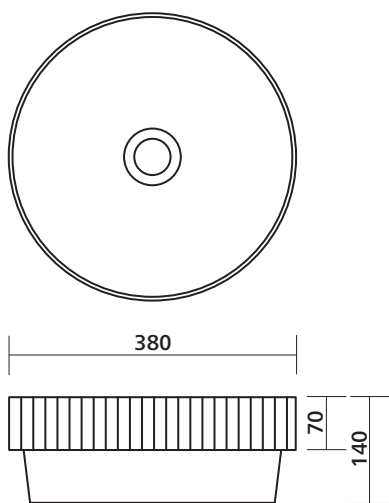

Cleo 380 White Gloss + White Silk Matte

Collection: Elevate

Inset above counter basin, round Fluted outer to rim

Order codes

192940	Cleo 380 – White Gloss
192941	Cleo 380 – White Silk Matte

Product details

TAPHOLE	No taphole.
WASTE	Suits 32 mm non-overflow waste (not supplied).
OVERFLOW	No overflow.
MATERIAL	Vitreous china.
COLOUR	White Gloss, White Silk Matte.
FIXING	Always use the actual basin to verify cutout. Use silicone sealant. Do not use epoxy type adhesives.

basin wastes

SEIMA

kitchen + laundry + bathroom ware

seima.com.au

Please note

- All measurements are in millimetres.
- Dimensions are nominal and subject to normal ceramic manufacturing variations of ± 5 mm.
- Wastes, taps and bottle traps shown in images are not included unless specified.
- Fixing: Use silicone sealant. Do not use epoxy type adhesives.
- Always use the actual basin to verify cutout.
- Specifications may vary without notice as part of our continuous improvement practices.
- Clean with a damp cloth. Do not use abrasive cleaners, liquids or pastes.