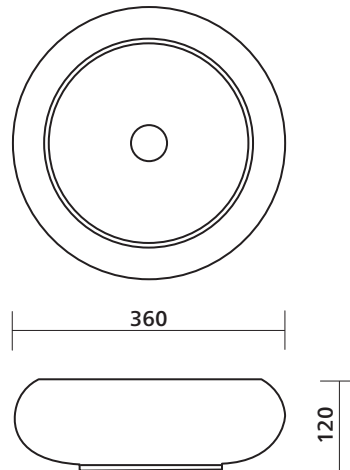

TAPHOLE	No taphole.
WASTE	Suits 32 mm non-overflow waste (not supplied).
OVERFLOW	No overflow.
MATERIAL	Vitreous china.
COLOUR	White Gloss, White Silk Matte, Black Silk Matte.
FIXING	Always use the actual basin to verify cutout. Use silicone sealant. Do not use epoxy type adhesives.

White Gloss

White Silk Matte

Black Silk Matte

Premium Basin Wastes (AVAILABLE SEPARATELY)

POP-OUT BASIN WASTE – CERAMIC CAP + CHROME BASE

192257	Ceramic Pop-out Basin Waste, White Silk Matte
192258	Ceramic Pop-out Basin Waste, White Gloss
192259	Ceramic Pop-out Basin Waste, Black Silk Matte

basin wastes

SEIMA

kitchen + laundry + bathroom ware

seima.com.au

Please note

- All measurements are in millimetres.
- Dimensions are nominal and subject to normal ceramic manufacturing variations of ±5mm.
- Wastes, taps and bottle traps shown in images are not included unless specified.
- Fixing: Use silicone sealant. Do not use epoxy type adhesives.
- Always use the actual basin to verify cutout.
- Specifications may vary without notice as part of our continuous improvement practices.
- Clean with a damp cloth. Do not use abrasive cleaners, liquids or pastes.