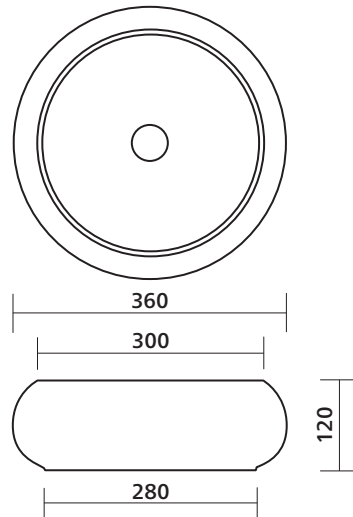

Arko 361

Collection: Elevate

White Gloss

White Silk Matte

Black Silk Matte

Above counter basin, round

Order codes

| | |
|--------|---|
| 192752 | Arko 361 ceramic basin – White Gloss |
| 192753 | Arko 361 ceramic basin – White Silk Matte |
| 192754 | Arko 361 ceramic basin – Black Silk Matte |

Product details

| | |
|----------|---|
| TAPHOLE | No taphole. |
| WASTE | Suits 32 mm waste (not supplied). |
| OVERFLOW | No overflow. |
| MATERIAL | Vitreous china. |
| COLOUR | White Gloss, White Silk Matte, Black Silk Matte. |
| FIXING | Always use the actual basin to verify cutout. Use silicone sealant. Do not use epoxy type adhesives. |

basin wastes

SEIMA

kitchen + laundry + bathroom ware

seima.com.au

Please note

- All measurements are in millimetres.
- Dimensions are nominal and subject to normal ceramic manufacturing variations of ± 5 mm.
- Wastes, taps and bottle traps shown in images are not included unless specified.
- Fixing: Use silicone sealant. Do not use epoxy type adhesives.
- Always use the actual basin to verify cutout.
- Specifications may vary without notice as part of our continuous improvement practices.
- Clean with a damp cloth. Do not use abrasive cleaners, liquids or pastes.