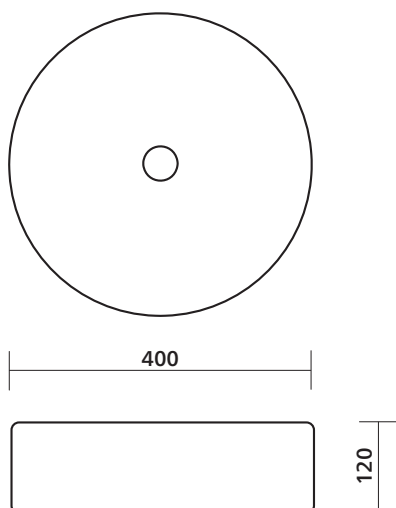

Cleo 400

Collection: Elevate

White Gloss

White Silk Matte

Above counter basin, fluted outer, round

Order codes

192620	Cleo 400 – White Gloss
192621	Cleo 400 – White Silk Matte

Product details

TAPHOLE	No taphole.
WASTE	Suits 32 mm non-overflow waste (not supplied).
OVERFLOW	No overflow.
MATERIAL	Vitreous china.
COLOUR	White.
FIXING	Always use the actual basin to verify cutout. Use silicone sealant. Do not use epoxy type adhesives.