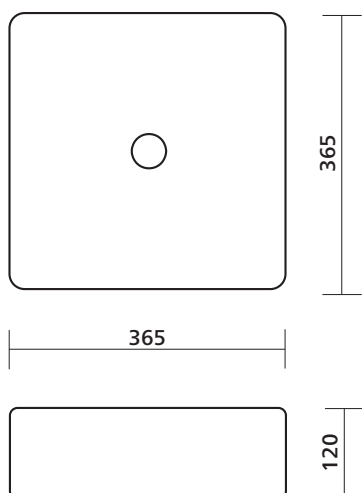

Cleo 365

Collection: Elevate

White Gloss

White Silk Matte

Above counter basin, fluted outer, square

Order codes

192622	Cleo 365 – White Gloss
192623	Cleo 365 – White Silk Matte

Product details

TAPHOLE	No taphole.
WASTE	Suits 32 mm non-overflow waste (not supplied).
OVERFLOW	No overflow.
MATERIAL	Vitreous china.
COLOUR	White.
FIXING	Always use the actual basin to verify cutout. Use silicone sealant. Do not use epoxy type adhesives.

basin wastes

SEIMA

kitchen + laundry + bathroom ware

seima.com.au

Please note

- All measurements are in millimetres.
- Dimensions are nominal and subject to normal ceramic manufacturing variations of ± 5 mm.
- Wastes, taps and bottle traps shown in images are not included unless specified.
- Fixing: Use silicone sealant. Do not use epoxy type adhesives.
- Always use the actual basin to verify cutout.
- Specifications may vary without notice as part of our continuous improvement practices.
- Clean with a damp cloth. Do not use abrasive cleaners, liquids or pastes.