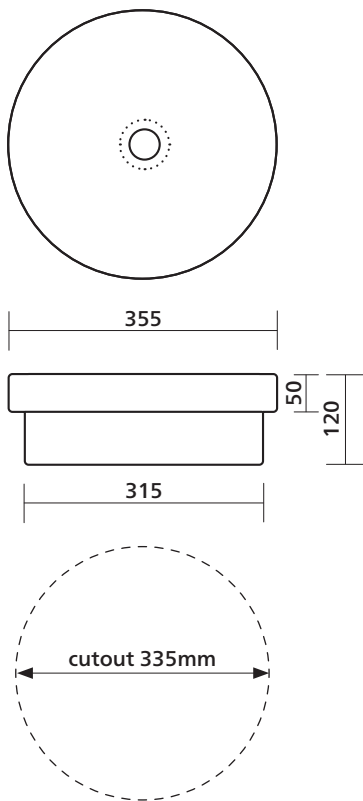

Arko 356

Collection: Elevate

Inset above counter basin, round

Order code

192626 Arko 356

Product details

TAPHOLE	No taphole.
WASTE	Suits standard 32 mm non-overflow waste (not supplied).
OVERFLOW	No overflow.
COLOUR	White Gloss.
MATERIAL	Vitreous china.
FIXING	Always use the actual basin to verify cutout. Use silicone sealant. Do not use epoxy type adhesives.

basin wastes

SEIMA

kitchen + laundry + bathroom ware

seima.com.au

Please note

- All measurements are in millimetres.
- Dimensions are nominal and subject to normal ceramic manufacturing variations of ± 5 mm.
- Wastes, taps and bottle traps shown in images are not included unless specified.
- Fixing: Use silicone sealant. Do not use epoxy type adhesives.
- Always use the actual basin to verify cutout.
- Specifications may vary without notice as part of our continuous improvement practices.
- Clean with a damp cloth. Do not use abrasive cleaners, liquids or pastes.