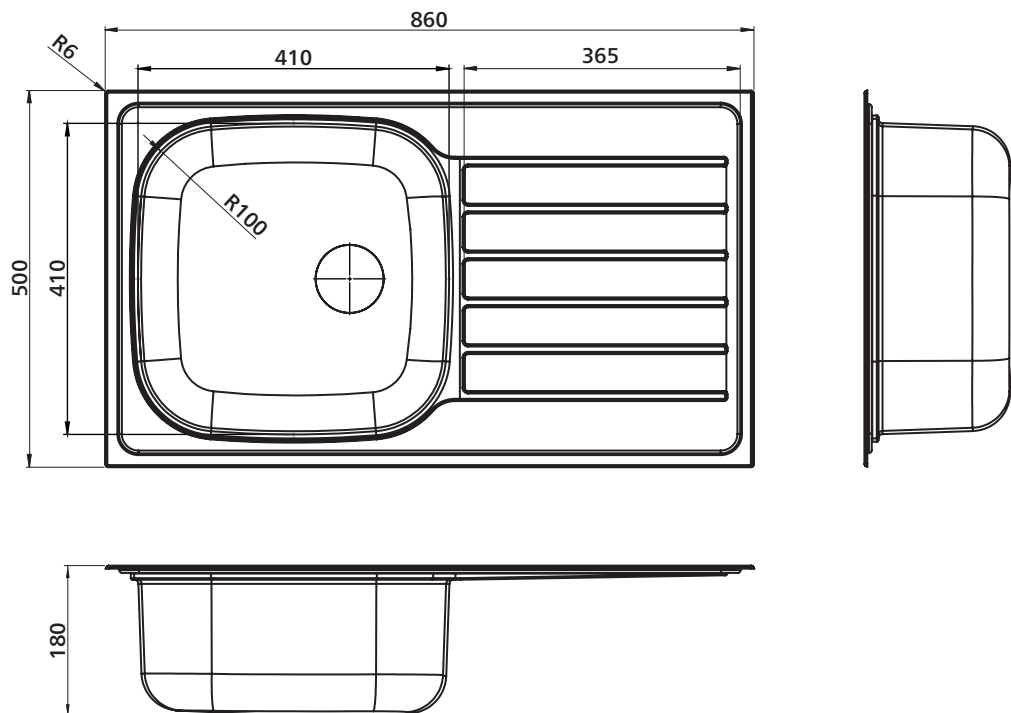

## Stainless steel sink, single bowl with drainer, abovement

- Silk finish
- Designed for abovement installation
- Premium 304 grade stainless steel, 0.8 mm thick
- Easy to clean
- Sound deadening
- Stainless steel designer basket waste

### Order codes

192377	Acero 860, 1 taphole, right drainer
192378	Acero 860, 1 taphole, left drainer
192379	Acero 860, no taphole

### Product details

SUMMARY	Single bowl stainless steel sink with drainer, abovement
MATERIAL	304 grade stainless steel, 0.8 mm thick
WASTE	Waste offset, includes basket waste
OVERFLOW	Optional overflow kit available
BOWL SIZE	410 x 410 mm, 180 mm deep
CAPACITY	TBA litres each bowl