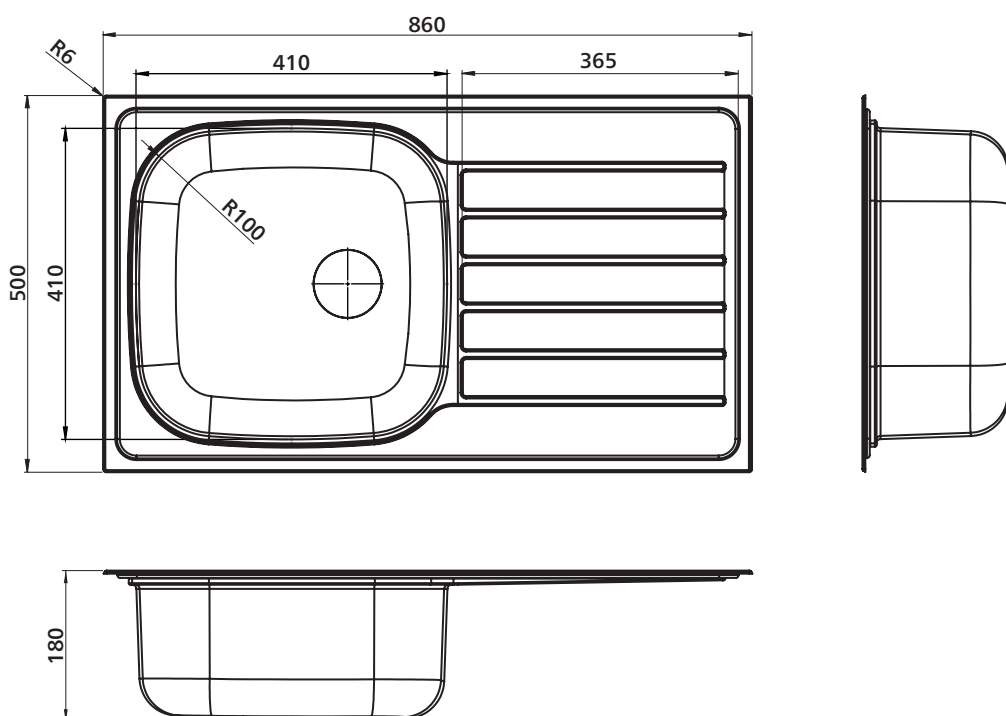

Acero 860

Collection: Foundation

Stainless steel sink, single bowl with drainer, abovement

- Silk finish
- Designed for abovement installation
- Premium 304 grade stainless steel, 0.8 mm thick
- Easy to clean
- Sound deadening
- Stainless steel designer basket waste

Order codes

192377	Acero 860, 1 taphole, right drainer
192378	Acero 860, 1 taphole, left drainer
192379	Acero 860, no taphole

Product details

SUMMARY	Single bowl stainless steel sink with drainer, abovement
MATERIAL	304 grade stainless steel, 0.8 mm thick
WASTE	Waste offset, includes basket waste
OVERFLOW	Optional overflow kit available
BOWL SIZE	410 x 410 mm, 180 mm deep
CAPACITY	TBA litres each bowl

SEIMA

kitchen + laundry + bathroom ware

seima.com.au

Please note

- All measurements are in millimetres.
- Dimensions are nominal and subject to normal manufacturing variations.
- Always use the actual product to verify cutout.
- Use silicone sealant. Do not use epoxy type adhesives.
- Specifications may vary without notice as part of our continuous improvement practices.