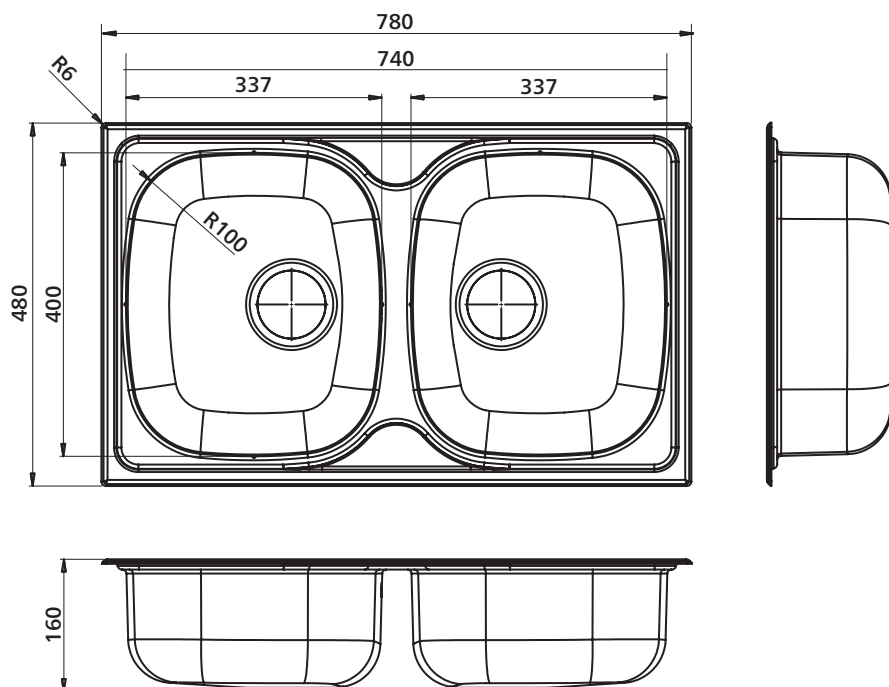

Acero 780

Collection: Foundation

Stainless steel sink, double bowl, abovement

- Silk finish
- Designed for abovement installation
- Premium 304 grade stainless steel, 0.8 mm thick
- Easy to clean
- Sound deadening
- Stainless steel designer basket wastes

Order codes

- 192373 Acero 780, 1 taphole
192374 Acero 780, no taphole

Product details

| | |
|-----------|---|
| SUMMARY | Double bowl stainless steel sink, abovement |
| MATERIAL | 304 grade stainless steel, 0.8 mm thick |
| WASTE | Waste offset, includes basket waste |
| OVERFLOW | Optional overflow kit available |
| BOWL SIZE | Each bowl inner: 337 x 400 mm, 160 mm deep |
| CAPACITY | TBA litres each bowl |

SEIMA

kitchen + laundry + bathroom ware

seima.com.au

Please note

- All measurements are in millimetres.
- Dimensions are nominal and subject to normal manufacturing variations.
- Always use the actual product to verify cutout.
- Use silicone sealant. Do not use epoxy type adhesives.
- Specifications may vary without notice as part of our continuous improvement practices.