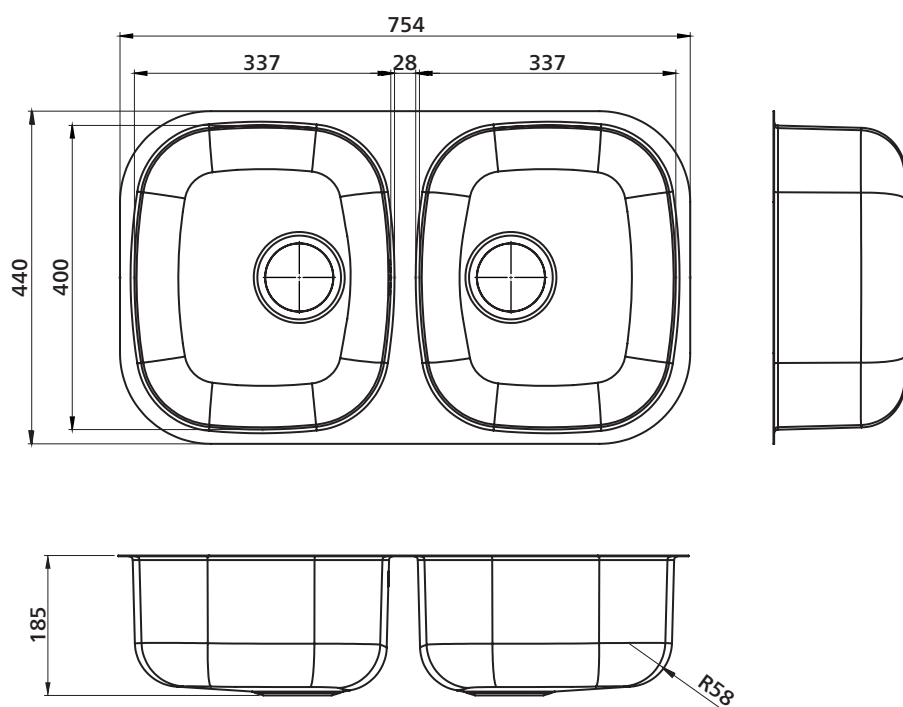

Acero 754

Collection: Foundation

NEW
Acero+
series

Stainless steel sink, double bowl, undermount

- Silk finish
- Designed for undermount installation
- Premium 304 grade stainless steel, 0.8 mm thick
- Easy to clean
- Sound deadening
- Stainless steel designer basket wastes

Order code

192401 Acero 754

Product details

SUMMARY	Double bowl stainless steel sink, undermount
MATERIAL	304 grade stainless steel, 0.8 mm thick
WASTE	Waste offset, includes basket waste
OVERFLOW	Optional overflow kit available
BOWL SIZE	Each bowl inner: 337 x 400 mm, 185 mm deep
CAPACITY	TBA litres each bowl

SEIMA

kitchen + laundry + bathroom ware

seima.com.au

Please note

- All measurements are in millimetres.
- Dimensions are nominal and subject to normal manufacturing variations.
- Always use the actual product to verify cutout.
- Use silicone sealant. Do not use epoxy type adhesives.
- Specifications may vary without notice as part of our continuous improvement practices.