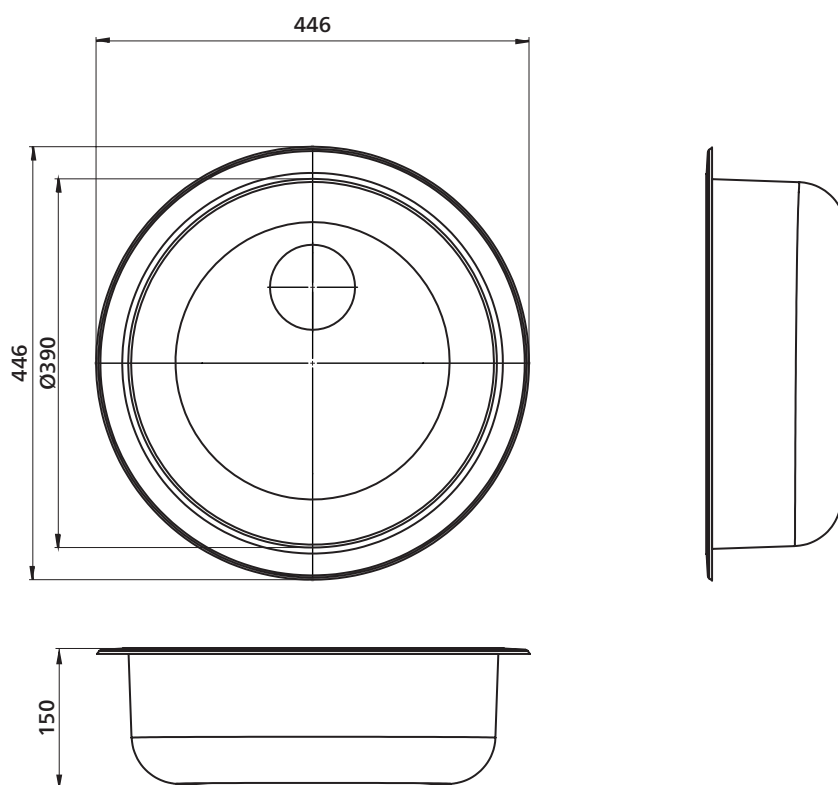

Collection: Foundation

Stainless steel sink, single bowl, round, abovement or undermount

- Silk finish
- Abovement or undermount installation
- Premium 304 grade stainless steel, 0.8 mm thick
- Easy to clean
- Sound deadening
- Stainless steel designer basket waste

Order code

192371 Acero 446

Product details

SUMMARY	Single bowl stainless steel sink, round
MATERIAL	304 grade stainless steel, 0.8 mm thick
WASTE	Waste offset to rear of bowl, includes basket waste
OVERFLOW	Optional overflow kit available
BOWL SIZE	External diameter 458 mm, 150 mm deep

SEIMA

kitchen + laundry + bathroom ware

seima.com.au

Please note

- All measurements are in millimetres.
- Dimensions are nominal and subject to normal manufacturing variations.
- Always use the actual product to verify cutout.
- Use silicone sealant. Do not use epoxy type adhesives.
- Specifications may vary without notice as part of our continuous improvement practices.