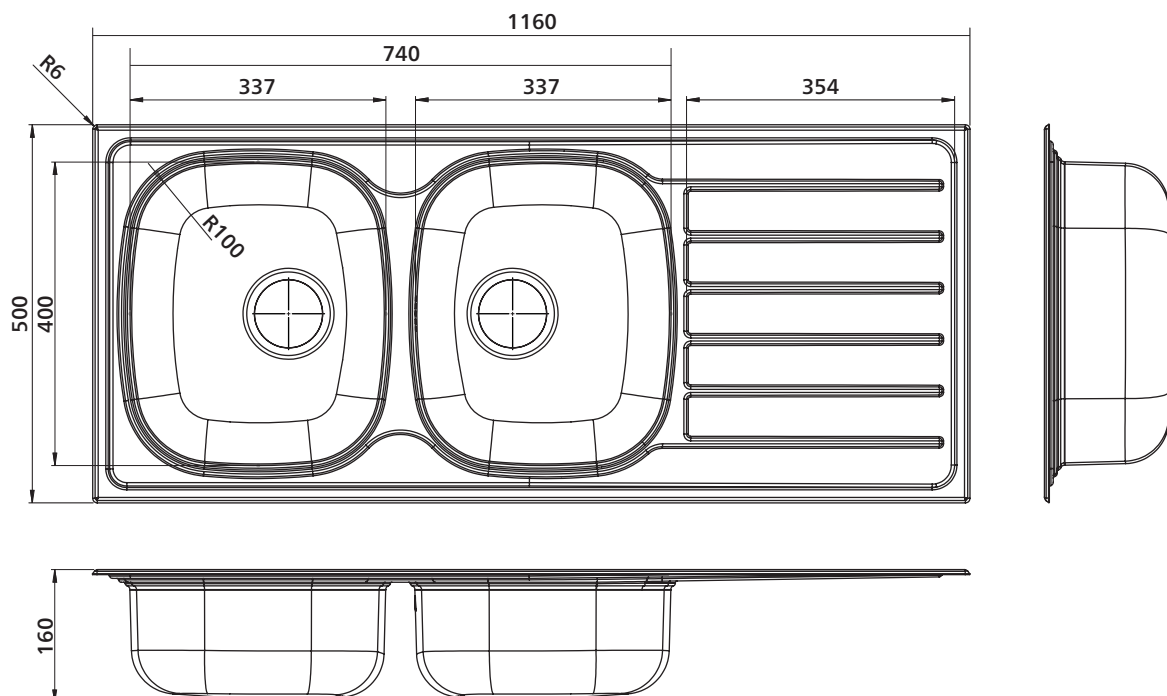

Acero 1162

Collection: Foundation

Stainless steel sink, double bowl with drainer, abovement

- Silk finish
- Designed for abovement installation
- Premium 304 grade stainless steel, 0.8 mm thick
- Easy to clean
- Sound deadening
- Stainless steel designer basket waste

Order codes

- | | |
|--------|--------------------------------------|
| 192395 | Acero 1162, 1 taphole, right drainer |
| 192396 | Acero 1162, 1 taphole, left drainer |
| 192397 | Acero 1162, no taphole |

Product details

- | | |
|----------|--|
| SUMMARY | Double bowl stainless steel sink with drainer, abovement |
| MATERIAL | 304 grade stainless steel, 0.8 mm thick |
| WASTE | Waste offset, includes basket waste |
| OVERFLOW | Optional overflow kit available |

SEIMA

kitchen + laundry + bathroom ware

seima.com.au

Please note

- All measurements are in millimetres.
- Dimensions are nominal and subject to normal manufacturing variations.
- Always use the actual product to verify cutout.
- Use silicone sealant. Do not use epoxy type adhesives.
- Specifications may vary without notice as part of our continuous improvement practices.