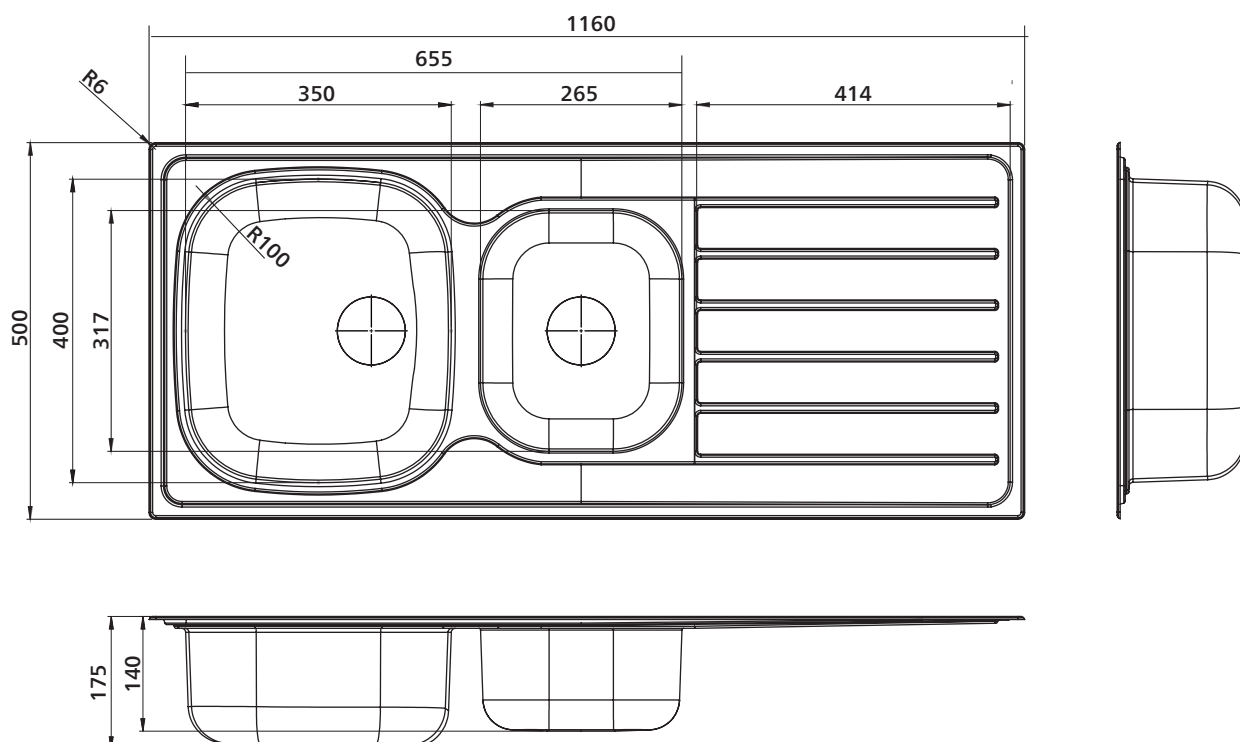

Acero 1160

Collection: Foundation

Stainless steel sink, 1.75 bowls with drainer, abovement

- Silk finish
- Designed for abovement installation
- Premium 304 grade stainless steel, 0.8 mm thick
- Easy to clean
- Sound deadening
- Stainless steel designer basket waste

Order codes

192389	Acero 1160, 1 taphole, right drainer
192390	Acero 1160, 1 taphole, left drainer
192391	Acero 1160, no taphole

Product details

SUMMARY	1.75 bowls stainless steel sink with drainer, abovement
MATERIAL	304 grade stainless steel, 0.8 mm thick
WASTE	Waste offset, includes basket waste
OVERFLOW	Optional overflow kit available
BOWL SIZE	Large bowl: 350 x 400 mm, 175 mm deep Small bowl: 265 x 320 mm, 140 mm deep

SEIMA

kitchen + laundry + bathroom ware

seima.com.au

Please note

- All measurements are in millimetres.
- Dimensions are nominal and subject to normal manufacturing variations.
- Always use the actual product to verify cutout.
- Use silicone sealant. Do not use epoxy type adhesives.
- Specifications may vary without notice as part of our continuous improvement practices.